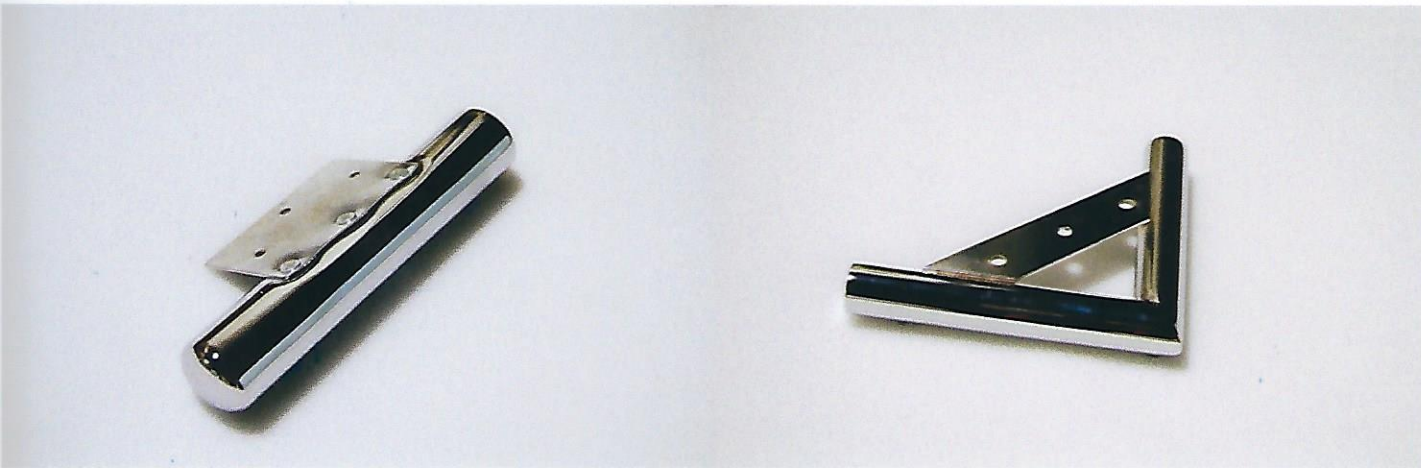

LEG OPTIONS

5" Tapered Leg Chrome / Nickle

Art Novo Leg Chrome only

Cylinder Leg 2" X 8.5

Aston Leg 1.5 X 8 X 8

Bugatti Leg 7 X 6 X 6
Nickle Finish Only

Nicole Chrome 5 X 5 X 5

Wedge Chrome 2 X 6 X 6