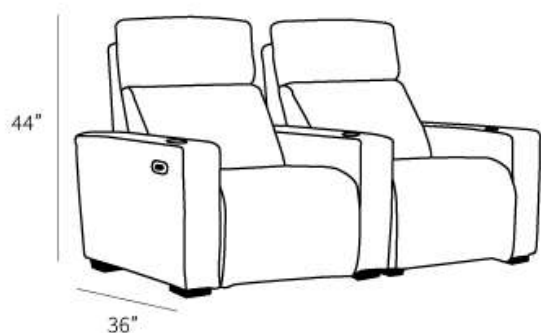

### Overall Dimensions

Arm Height	24"
Arm Width	5"
Seat Height	20"
Seat Depth	21.5"

## Details

- Available in premium Italian top & full grain leathers or premium quality fabrics
- Handcrafted in Toronto, Canada by Rosedale Seating
- Kiln-dried Canadian ethically sourced hardwood
- Eco-friendly construction
- Double-doweled frame
- Corner block joinery
- Commercial Grade wall away steel reclining mechanism made in North America, available in both manual and power. Power headrests available. Standard and oversize seats available
- Wall away recliners only require 3" of clearance from the wall.
- Standard depth. Available in 23" or 30" inch seat widths
- Ultra cell firm seats standard (high density foam designed for commercial and contract use) other options available
- All furniture available with your choice of over 20 decorative nail options in varying sizes and colours. There is also the ability to omit studs from any piece
- Wood block feet available in multiple sizes and finishes. Chrome and brushed steel legs also available in multiple sizes
- Rosedale Seating Leather and Fabric Furniture offers you a lifetime warranty on the construction and springs on your piece. To find out more about the best warranty in Canada, please visit our "Construction" page.

## Measurements

	Length	Depth	Height
Condo 	70"	36"	44"
Loveseat 	56"	36"	44"
Chair 	33"	36"	44"
1 Arm Chair LHF/RHF 	28"	36"	44"
Armless Chair 	23"	36"	44"
Chair (Oversize) 	40"	36"	44"
Wedge 	6" Front 13.5" Back	36"	24"