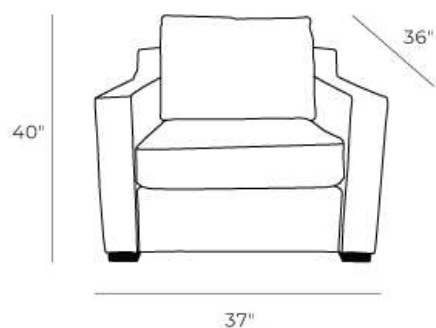

Bedford

Description

Overall Dimensions

Arm Height	24"
Arm Width	7"
Seat Height	19"
Seat Depth	20"

Measurements

Length Depth Height

37" 36" 40"

44" 36" 40"

***All measurements are approximate**

Details

- Available in premium Italian top & full grain leathers or premium quality fabrics
- Handcrafted in Toronto, Canada by Rosedale Seating
- Kiln-dried Canadian ethically sourced hardwood
- Eco-friendly construction
- Double-doweled frame
- Corner block joinery
- Commercial Grade wall away steel reclining mechanism made in North America, available in both manual and power. Power headrests available. Standard and oversize seats available
- Wall away recliners only require 3" of clearance from the wall.
- Standard depth. Available in 23" or 30" inch seat widths
- Ultra cell firm seats standard (high density foam designed for commercial and contract use) other options available
- All furniture available with your choice of over 20 decorative nail options in varying sizes and colours. There is also the ability to omit studs from any piece
- Wood block feet available in multiple sizes and finishes. Chrome and brushed steel legs also available in multiple sizes
- Rosedale Seating Leather and Fabric Furniture offers you a lifetime warranty on the construction and springs on your piece. To find out more about the best warranty in Canada, please visit our "Construction" page.