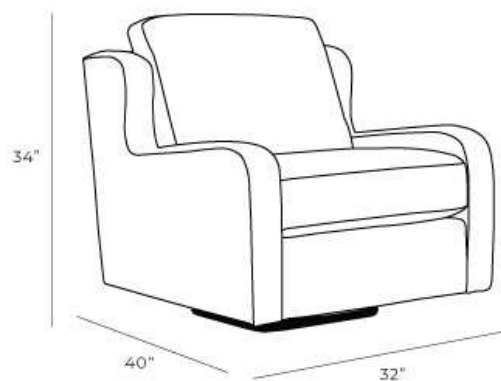

Savoy Swivel/Glider

Description

Overall Dimensions

Arm Height	21"
Arm Width	4.5"
Seat Height	17.5"
Seat Depth	22"

Also Available in:

Measurements

Chair

Length Depth Height

32" 40" 34"

Chair (Oversize)

44" 40" 34"

***All measurements are approximate**

Details

- Available in premium Italian top & full grain leathers or premium quality fabrics
- Handcrafted in Toronto, Canada by Rosedale Seating
- Available in any depth and length
- Kiln-dried Canadian ethically sourced hardwood
- Eco-friendly construction
- Double-doweled frame
- Corner block joinery
- Evenly suspended steel springs
- All sofas available as 3 seat cushions & 3 back cushions or 2 seat cushions & 2 back cushions or bench seat & 2 back cushions
- Choose standard fills: Super soft, tahoe, medium, firm (poly fiber wrapped around a soya-based high density foam core)
- Down Topper (down, feather wrapped around a high density foam core)
- Choose premium fill: Feather Deluxe (down, feather envelope encased in commercial grade foam core)
- Ultra cell foam (high density foam designed for commercial and contract use)
- All furniture available with your choice of over 20 decorative nail options in varying sizes and colours. There is also the ability to omit studs from any piece
- Wood block feet available in multiple sizes and finishes. Chrome and brushed steel legs also available in multiple sizes
- Rosedale Seating offers you a lifetime warranty on the construction and springs on your piece. To find out more about the best warranty in Canada, please visit our "Construction" page.