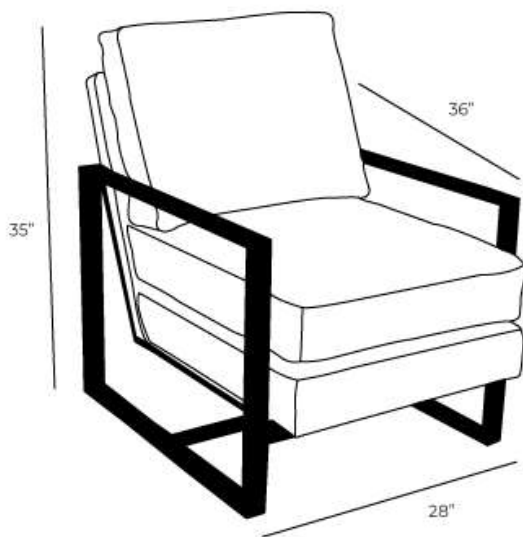

Moderno

Description

Measurements

Length Depth Height

Chair

28" 36" 35"

Overall Dimensions

Arm Height	23"
Arm Width	2"
Seat Height	19"
Seat Depth	21"

***All measurements are approximate**

Details

- Available in premium Italian top & full grain leathers or premium quality fabrics
- Handcrafted in Toronto, Canada by Rosedale Seating
- Tubular contract metal frame
- Kiln-dried Canadian ethically sourced hardwood
- Eco-friendly construction
- Standard frame only.
- Choose standard fills: Super soft , tahoe, medium, firm (poly fiber wrapped around a soya-based high density foam core)
- Premium fill: Feather Deluxe (down, feather envelope encased in commercial grade foam core)
- Ultra cell foam (high density foam designed for commercial and contract use)
- Rosedale Seating Leather and Fabric Furniture offers you a lifetime warranty on the construction and springs on your piece. To find out more about the best warranty in Canada, please visit our "Construction" page.