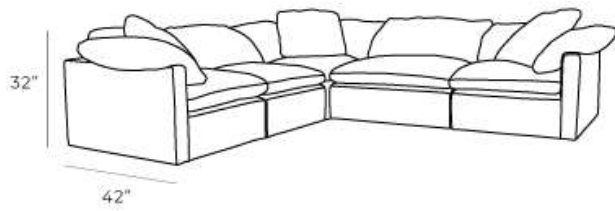

Wow Modular Track Arm

Description

Overall Dimensions

Arm Height	24"
Arm Width	5"
Seat Height	17"
Seat Depth	27"

Details

- Available in premium Italian top & full grain leathers or premium quality fabrics
- Handcrafted in Toronto, Canada by Rosedale Seating
- Standard depth and length
- Kiln-dried Canadian ethically sourced hardwood
- Corner block joinery
- Full down seats and backs
- Rosedale Seating offers you a lifetime warranty on the construction and springs on your piece. To find out more about the best warranty in Canada, please visit our "Construction" page.

Measurements

Modular Sectional (As shown)

Length	Depth	Height
111" x 121"	42"	32"

Also Available in:

Corner

42"	42"	32"
-----	-----	-----

LHF/RHF 1 Arm Chair

37"	42"	32"
-----	-----	-----

Armless Chair

42"	42"	32"
-----	-----	-----

Armless Jr.

32"	42"	32"
-----	-----	-----

Ottoman

42"	42"	17"
-----	-----	-----

***All measurements are approximate**