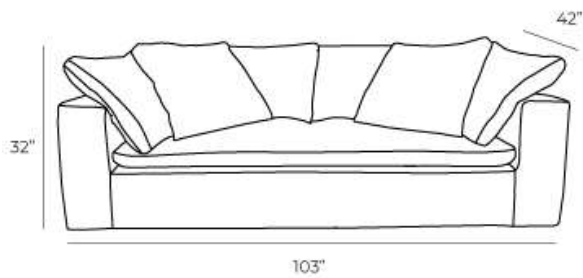

Wow Sofa

Description

Overall Dimensions

Arm Height	24"
Arm Width	10"
Seat Height	17"
Seat Depth	27"

Measurements

Sofa Bench Seat (2 Back Cushions)

Length Depth Height

103" 40" 32"

Also Available in:

Sofa Bench Seat (2 Back Cushions)

84" 40" 32"

***All measurements are approximate**

Details

- Available in premium Italian top & full grain leathers or premium quality fabrics
- Handcrafted in Toronto, Canada by Rosedale Seating
- Standard depth and length
- Kiln-dried Canadian ethically sourced hardwood
- Corner block joinery
- Full down seats and backs
- Rosedale Seating offers you a lifetime warranty on the construction and springs on your piece. To find out more about the best warranty in Canada, please visit our "Construction" page.