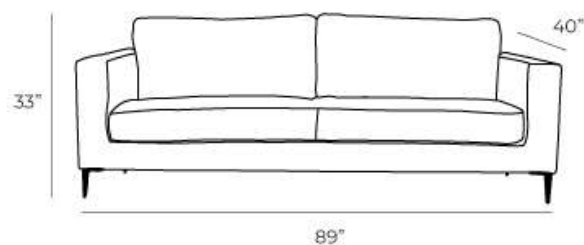

Triesta

Description

The Triesta Sofa is also available with a chrome base as the Italia Sofa.

Overall Dimensions

Arm Height	26"
Arm Width	6"
Seat Height	18"
Seat Depth	24"

Details

- Available in premium Italian top & full grain leathers or premium quality fabrics
- Handcrafted in Toronto, Canada by Rosedale Seating
- Available in any depth and length
- Kiln-dried Canadian ethically sourced hardwood
- Eco-friendly construction
- Double-doweled frame
- Corner block joinery
- Evenly suspended steel springs
- Most styles available as 3 seat cushions & 3 back cushions or 2 seat cushions & 2 back cushions or bench seat & 2 back cushions
- Choose standard fills: Super soft, tahoe, medium, firm (poly fiber wrapped around a soya-based high density foam core)
- Down Topper (down, feather wrapped around a high density foam core)
- Choose premium fill: Feather Deluxe (down, feather envelope encased in commercial grade foam core)
- Ultra cell foam (high density foam designed for commercial and contract use)
- All furniture available with your choice of over 20 decorative nail options in varying sizes and colours. There is also the ability to omit studs from any piece
- Wood block feet available in multiple sizes and finishes. Chrome and brushed steel legs also available in multiple sizes
- Rosedale Seating offers you a lifetime warranty on the construction and springs on your piece. To find out more about the best warranty in Canada, please visit our "Construction" page.

Measurements

Sofa (2 over 2)

Length Depth Height

89" 40" 33"

Condo

72" 40" 33"

Loveseat

58" 40" 33"

Chair

35" 40" 33"

Chair (Oversize)

42" 40" 33"

Also Available in:

***All measurements are approximate**