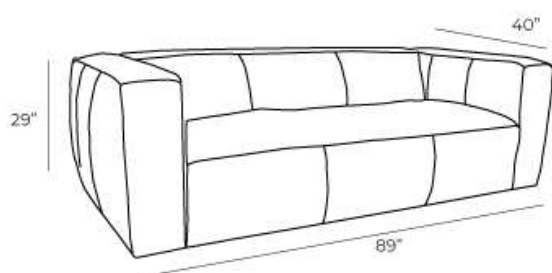

Rollo

Description

Overall Dimensions

Arm Height	29"
Arm Width	10"
Seat Height	16"
Seat Depth	25"

Details

- Available in premium Italian top & full grain leathers or premium quality fabrics
- Handcrafted in Toronto, Canada by Rosedale Seating
- Available in any depth and length
- Kiln-dried Canadian ethically sourced hardwood
- Eco-friendly construction
- Double-doweled frame
- Corner block joinery
- Evenly suspended steel springs
- Most styles available as 3 seat cushions & 3 back cushions or 2 seat cushions & 2 back cushions or bench seat & 2 back cushions
- Choose standard fills: Super soft, tahoe, medium, firm (poly fiber wrapped around a soya-based high density foam core)
- Down Topper (down, feather wrapped around a high density foam core)
- Choose premium fill: Feather Deluxe (down, feather envelope encased in commercial grade foam core)
- Ultra cell foam (high density foam designed for commercial and contract use)
- All furniture available with your choice of over 20 decorative nail options in varying sizes and colours. There is also the ability to omit studs from any piece
- Wood block feet available in multiple sizes and finishes. Chrome and brushed steel legs also available in multiple sizes
- Rosedale Seating offers you a lifetime warranty on the construction and springs on your piece. To find out more about the best warranty in Canada, please visit our "Construction" page.

Measurements

Length Depth Height

Sofa

89" 40" 29"

Also Available in:

X-Long Sofa

104" 40" 29"

High Arm Sofa LHF/RHF

96" 40" 29"

1 Arm Sofa LHF/RHF

79" 40" 29"

1 Arm Arm Loveseat LHF/RHF

56" 40" 29"

Condo

80" 40" 29"

Loveseat

66" 40" 29"

Chair

43" 40" 29"

Chair (Oversize)

55" 40" 29"

Ottoman Non Storage

24" 24" 18"

***All measurements are approximate**