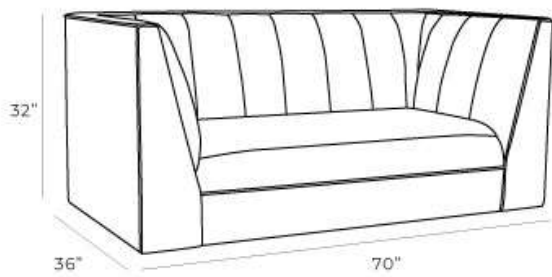

Paxton

Description

Overall Dimensions

Arm Height	32"
Arm Width	10"
Seat Height	16"
Seat Depth	24"

Measurements

Sofa

Length **Depth** **Height**

90" 36" 32"

Condo Sofa

70" 36" 32"

Also Available in:

***All measurements are approximate**

Details

- Available in premium Italian top & full grain leathers or premium quality fabrics
- Handcrafted in Toronto, Canada by Rosedale Seating
- Available in any depth and length
- Kiln-dried Canadian ethically sourced hardwood
- Eco-friendly construction
- Double-doweled frame
- Corner block joinery
- Evenly suspended steel springs
- Most styles available as 3 seat cushions & 3 back cushions or 2 seat cushions & 2 back cushions or bench seat & 2 back cushions
- Choose standard fills: Super soft, tahoe, medium, firm (poly fiber wrapped around a soya-based high density foam core)
- Down Topper (down, feather wrapped around a high density foam core)
- Choose premium fill: Feather Deluxe (down, feather envelope encased in commercial grade foam core)
- Ultra cell foam (high density foam designed for commercial and contract use)
- All furniture available with your choice of over 20 decorative nail options in varying sizes and colours. There is also the ability to omit studs from any piece
- Wood block feet available in multiple sizes and finishes. Chrome and brushed steel legs also available in multiple sizes
- Rosedale Seating offers you a lifetime warranty on the construction and springs on your piece. To find out more about the best warranty in Canada, please visit our "Construction" page.