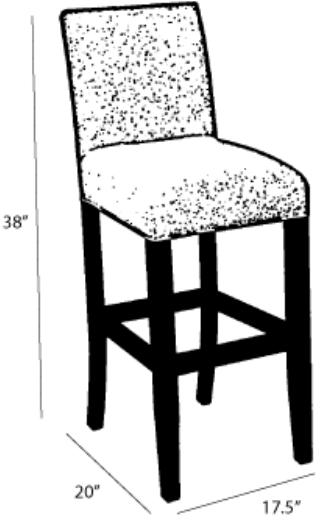

Parson

Description

All our leather and fabric furniture can be customized to the size & colour of your choice. Also available as a condo sofa, loveseat, chair or sectional of any size. Bench made by Rosedale Seating Leather Furniture in Toronto, Canada

Download

Product Sheet (/images/pdfs/Parson.pdf)

Measurements

Length Depth Height

Counter Stool

17.5" 20" 38"

Seat Height 25"

Also Available in:

Bar Stool

17.5" 20" 44"

Seat Height 31"

Seat Depth 16"

*All measurements are approximate