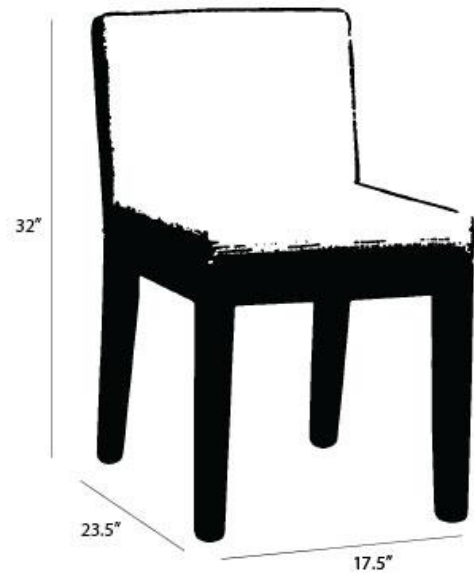

Morgan

Description

Measurements

Chair

Length Depth Height

17.5" 23.5" 32"

***All measurements are approximate**