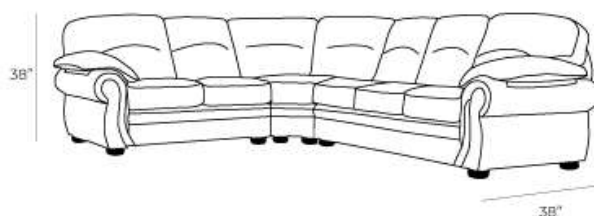

Marlboro

Description

Overall Dimensions

Arm Height	26"
Arm Width	11"
Seat Height	19"
Seat Depth	21.5"

Measurements

Length Depth Height

	Length	Depth	Height
Sofa	91"	38"	38"
X-Long Sofa	112"	38"	38"
Loveseat	68"	38"	38"
Chair	45"	38"	38"
Chair (Oversize)	57"	38"	38"

Details

- Available in premium Italian top & full grain leathers or premium quality fabrics
- Handcrafted in Toronto, Canada by Rosedale Seating
- Available in any depth and length
- Kiln-dried Canadian ethically sourced hardwood
- Eco-friendly construction
- Double-doweled frame
- Corner block joinery
- Platinum coil suspension
- Most styles available as 3 seat cushions & 3 back cushions or 2 seat cushions & 2 back cushions or bench seat & 2 back cushions
- Choose standard fills: Super soft, tahoe, medium, firm (poly fiber wrapped around a soya-based high density foam core)
- Down Topper (down, feather wrapped around a high density foam core)
- Choose premium fill: Feather Deluxe (down, feather envelope encased in commercial grade foam core)
- Ultra cell foam (high density foam designed for commercial and contract use)
- All furniture available with your choice of over 20 decorative nail options in varying sizes and colours. There is also the ability to omit studs from any piece
- Wood block feet available in multiple sizes and finishes. Chrome and brushed steel legs also available in multiple sizes
- Rosedale Seating offers you a lifetime warranty on the construction and springs on your piece. To find out more about the best warranty in Canada, please visit our "Construction" page.

Also Available in:

Measurements

Length Depth Height

High Arm Sofa Sectional LHF/RHF	95"	38"	38"
1 Arm Sofa LHF/RHF	80"	38"	38"
Armless Sofa	69"	38"	38"
1 Arm Loveseat LHF/RHF	57"	38"	38"
Armless Loveseat	46"	38"	38"
1 Arm Chair LHF/RHF	34"	38"	38"
Armless Chair	23"	38"	38"
Curved Corner	45"	45"	38"
Square Corner	38"	38"	38"
Queen Sofa Bed	91"	38"	38"

***All measurements are approximate**