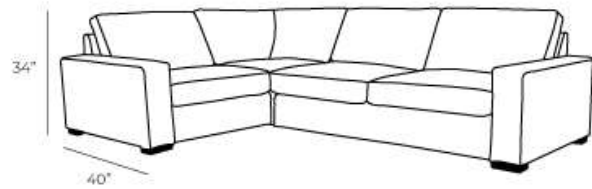

### Overall Dimensions

Arm Height	23"
Arm Width	8"
Seat Height	18"
Seat Depth	24"