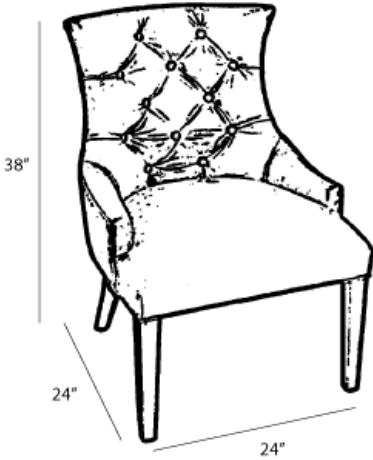

Imperial

Description

Overall Dimensions
Seat Height 21.5"
Seat Depth 19.5"

Measurements

Chair

Length Depth Height

24" 24" 38"

***All measurements are approximate**