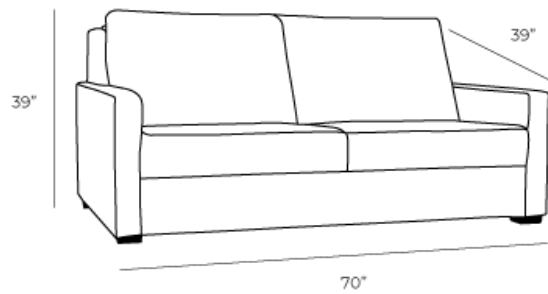

Freeport

Description

Overall Dimensions

Arm Height	23"
Arm Width	3.5"
Seat Height	19"
Seat Depth	20"

Measurements

Queen Bed

Length Depth Height

70" 39"-85" 39"

Single Bed

43" 39"-85" 39"

Double Bed

64" 39"-85" 39"

King Bed

87" 39"-85" 39"

Also Available in:

Details

***All measurements are approximate**