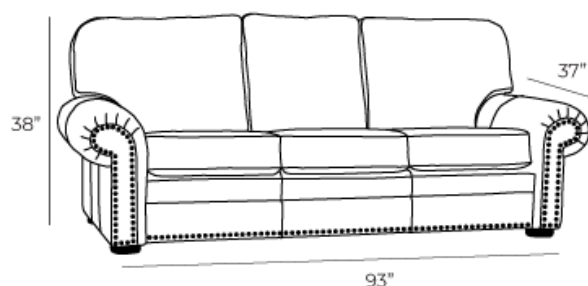

Cowboy

Description
All our leather and fabric furniture can be customized to the size & colour of your choice. Also available as a condo sofa, loveseat, chair or sectional of any size. Bench made by Rosedale Seating Leather Furniture in Toronto, Canada

Overall Dimensions

Arm Height	24.5"
Arm Width	12"
Seat Height	19.5"
Seat Depth	21.5"

Measurements

	Length	Depth	Height
Sofa	93"	37"	38"
X-Long Sofa	114"	37"	38"
Condo Sofa	84"	37"	38"
Loveseat	70"	37"	38"
Chair	47"	37"	38"
Chair (Oversize)	59"	37"	38"

Details

- Available in premium Italian top & full grain leathers or premium quality fabrics
- Handcrafted in Toronto, Canada by Rosedale Seating
- Available in any depth and length
- Kiln-dried Canadian ethically sourced hardwood
- Eco-friendly construction
- Double-doweled frame
- Corner block joinery
- Platinum drop in coil suspension, 9 coils per seat, hand stuffed for noise dampening
- All sofas available as 3 seat cushions & 3 back cushions or 2 seat cushions & 2 back cushions or bench seat & 2 back cushions
- Choose standard fills: Super soft, tahoe, medium, firm (poly fiber wrapped around a soya-based high density foam core)
- Down Topper (down, feather wrapped around a high density foam core)
- Premium fill: Feather Deluxe (down, feather envelope encased in commercial grade foam core)
- Ultra cell foam (high density foam designed for commercial and contract use)
- All furniture available with your choice of over 20 decorative nail options in varying sizes and colours. There is also the ability to omit studs from any piece
- Wood block feet available in multiple sizes and finishes. Chrome and brushed steel legs also available in multiple sizes
- Rosedale Seating Leather and Fabric Furniture offers you a lifetime warranty on the construction and springs on your piece. To find out more about the best warranty in Canada, please visit our "Construction" page.