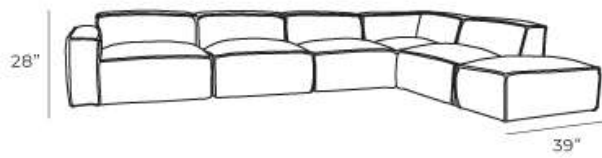

Cosmo Modular

Description

Overall Dimensions

Arm Height	23"
Arm Width	10"
Seat Height	17.5"
Seat Depth	23.5"

Details

- Available in premium Italian top & full grain leathers or premium quality fabrics
- Handcrafted in Toronto, Canada by Rosedale Seating
- Standard depth and length
- Kiln-dried Canadian ethically sourced hardwood
- Corner block joinery
- Evenly suspended steel springs
- Vegan down seats and backs
- Rosedale Seating offers you a lifetime warranty on the construction and springs on your piece. To find out more about the best warranty in Canada, please visit our "Construction" page.

Measurements

	Length	Depth	Height
Corner 	39"	39"	28"
1 Arm Chair LHF / RHF 	47"	39"	28"
Armless Chair 	37"	39"	28"
Ottoman 	39"	39"	17.5"

***All measurements are approximate**