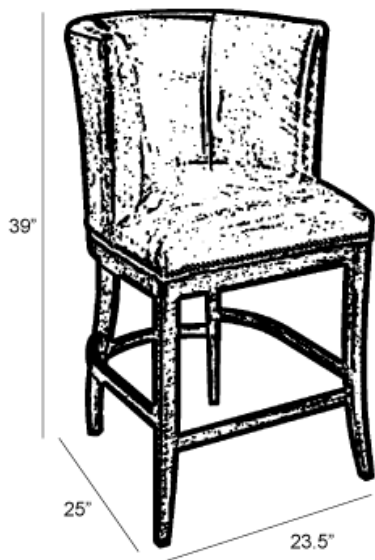

Cornerstone

Description

All our leather and fabric furniture can be customized to the size & colour of your choice. Also available as a condo sofa, loveseat, chair or sectional of any size. Bench made by Rosedale Seating Leather Furniture in Toronto, Canada

Download

[Product Sheet \(/images/pdfs/Cornerstone.pdf\)](/images/pdfs/Cornerstone.pdf)

Measurements

Length Depth Height

Bar Stool

23.5" 25" 45"

Seat Height 32"

Also Available in:

Counter Stool

23.5" 25" 39"

Seat Height 25"

***All measurements are approximate**