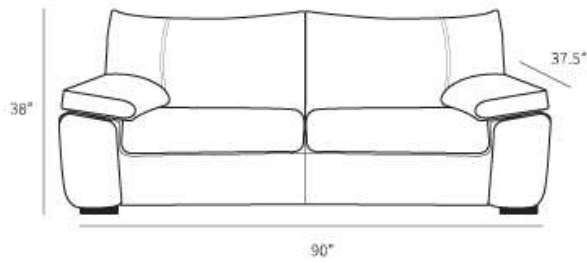

Charles

Description

[Download Product Sheet](#)

Overall Dimensions

Arm Height	23"
Arm Width	10.5"
Seat Height	18"
Seat Depth	22"

Measurements

Sofa (2 over 2)

Length Depth Height

90" 37.5" 38"

Sofa

90" 37.5" 38"

X-Long Sofa

111" 37.5" 38"

Condo Sofa

80" 37.5" 38"

Loveseat

66" 37.5" 38"

Chair

43" 37.5" 38"

Chair (Oversize)

55" 37.5" 38"

Details

- Available in premium Italian top & full grain leathers or premium quality fabrics
- Handcrafted in Toronto, Canada by Rosedale Seating
- Available in any depth and length
- Kiln-dried Canadian ethically sourced hardwood
- Eco-friendly construction
- Double-doweled frame
- Corner block joinery
- Platinum drop in coil suspension
- Most styles available as 3 seat cushions & 3 back cushions or 2 seat cushions & 2 back cushions or bench seat & 2 back cushions
- Choose standard fills: Super soft, tahoe, medium, firm (poly fiber wrapped around a soya-based high density foam core)
- Down Topper (down, feather wrapped around a high density foam core)
- Premium fill: Feather Deluxe (down, feather envelope encased in commercial grade foam core)
- Ultra cell foam (high density foam designed for commercial and contract use)
- All furniture available with your choice of over 20 decorative nail options in varying sizes and colours. There is also the ability to omit studs from any piece
- Wood block feet available in multiple sizes and finishes. Chrome and brushed steel legs also available in multiple sizes
- Rosedale Seating Leather and Fabric Furniture offers you a lifetime warranty on the construction and springs on your piece. To find out more about the best warranty in Canada, please visit our "Construction" page.

70" 37.5" 38"

Ottoman

24" 24" 18"

Ottoman (Oversize)

36" 26" 18"

***All measurements are approximate**