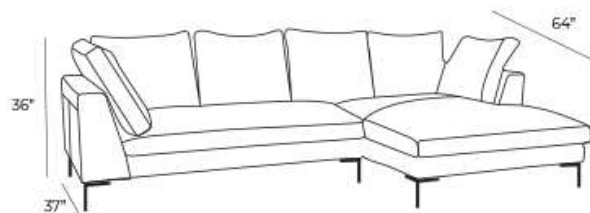

### Overall Dimensions

Arm Height	27"
Arm Width	10"
Seat Height	17.5"
Seat Depth	23.5"

## Details

- Available in premium Italian top & full grain leathers or premium quality fabrics
- Handcrafted in Toronto, Canada by Rosedale Seating
- Available in any depth and length
- Kiln-dried Canadian ethically sourced hardwood
- Eco-friendly construction
- Double-doweled frame
- Corner block joinery
- Evenly suspended steel springs
- Most styles available as 3 seat cushions & 3 back cushions or 2 seat cushions & 2 back cushions or bench seat & 2 back cushions
- Choose standard fills: Super soft, tahoe, medium, firm (poly fiber wrapped around a soya-based high density foam core)
- Down Topper (down, feather wrapped around a high density foam core)
- Choose premium fill: Feather Deluxe (down, feather envelope encased in commercial grade foam core)
- Ultra cell foam (high density foam designed for commercial and contract use)
- All furniture available with your choice of over 20 decorative nail options in varying sizes and colours. There is also the ability to omit studs from any piece
- Wood block feet available in multiple sizes and finishes. Chrome and brushed steel legs also available in multiple sizes
- Rosedale Seating offers you a lifetime warranty on the construction and springs on your piece. To find out more about the best warranty in Canada, please visit our "Construction" page.

### Sectional (1 Arm Condo & 1 Arm Chaise)

**Length Depth Height**

119"x64" 37" 36"

### Sofa

89" 37" 36"