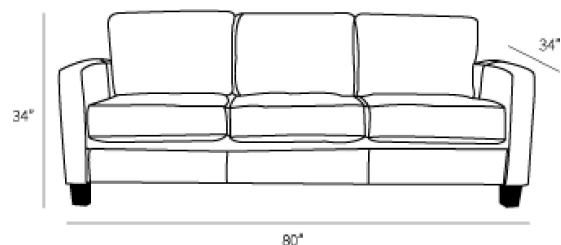

### Overall Dimensions

Arm Height	24"
Arm Width	5"
Seat Height	18"
Seat Depth	22"

## Details

- Available in premium Italian top & full grain leathers or premium quality fabrics
- Handcrafted in Toronto, Canada by Rosedale
- Available in any depth and length
- Kiln-dried Canadian ethically sourced hardwood
- Eco-friendly construction
- Double-doweled frame
- Corner block joinery
- Evenly suspended steel springs
- Most styles available as 3 seat cushions & 3 back cushions or 2 seat cushions & 2 back cushions or bench seat & 2 back cushions
- Choose standard fills: Super soft, tahoe, medium, firm (poly fiber wrapped around a soya-based high density foam core)
- Down Topper (down, feather wrapped around a high density foam core)
- Premium fill: Feather Deluxe (down, feather envelope encased in commercial grade foam core)
- Ultra cell foam (high density foam designed for commercial and contract use)
- All furniture available with your choice of over 20 decorative nail options in varying sizes and colours. There is also the ability to omit studs from any piece
- Wood block feet available in multiple sizes and finishes. Chrome and brushed steel legs also available in multiple sizes
- Rosedale Seating Leather and Fabric Furniture offers you a lifetime warranty on the construction and springs on your piece. To find out more about the best warranty in Canada, please visit our "Construction" page.

## Measurements

	Length	Depth	Height
Sofa	80"	34"	34"

	Length	Depth	Height
Condo Sofa	68"	34"	34"

	Length	Depth	Height
Loveseat	56"	34"	34"

	Length	Depth	Height
Chair	32"	34"	34"

\*All measurements are approximate