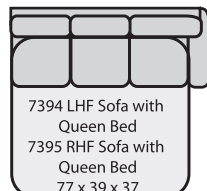

7394 LHF Sofa with Queen Bed
7395 RHF Sofa with Queen Bed
77 x 39 x 37

*K Arm Measurements shown.

*All measurements are approximate.

*Depth is 39, Height is 37 and Seat Height is 18