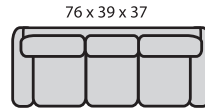

LIFESTYLES

Design your own configuration.

Double check your room sizes. Circle your selected items.

Bench Tailored

Made in Canada

85 x 39 x 37

7311 Sofa

77 x 39 x 37

7310 LHF 1 Arm Sofa

77 x 39 x 37

7301 RHF 1 Arm Sofa

48 x 20 x 18

7404 Rectangular Ottoman

24 x 24 x 18

7109 Square Ottoman

36 x 26 x 18

7401 Rectangular Storage Ottoman

69 x 39 x 37

7300 Armless Sofa

93 x 39 x 37

7391 LHF High Arm Sectional

93 x 39 x 37

7319 RHF High Arm Sectional

76 x 39 x 37