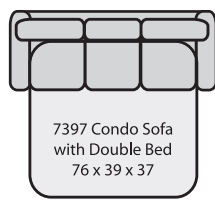

7397 Condo Sofa with Double Bed
76 x 39 x 37

62 X 39 X 37

62 X 39 X 37

Available on all seating units (except 2 seat sofa)

(example shown: 7301 RHF 1 arm sofa with a 7120 Chaise Kit)