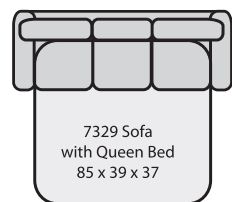

7329 Sofa with Queen Bed
85 x 39 x 37