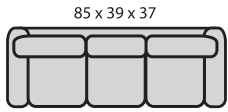

LIFESTYLES

Design your own configuration.

Double check your room sizes. Circle your selected items.

Bench Tailored

Made in Canada

85 x 39 x 37

7311 Sofa

77 x 39 x 37

*Depth is 39, Height is 37 and Seat Height is 18