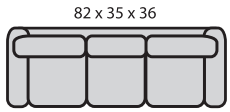

CREATABLES

*Design your own configuration.
Double check your room sizes. Circle your selected items.*

Bench Tailored

Made in Canada

82 x 35 x 36

1311 Sofa

74 x 35 x 36

1310 LHF 1 Arm Sofa

74 x 35 x 36

1301 RHF 1 Arm Sofa

66 x 35 x 36

1300 Armless Sofa

90 x 39 x 36

1333 Curved Sofa

87 x 35 x 36

1391 LHF High Arm Sectional