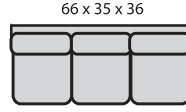

CREATABLES

*Design your own configuration.
Double check your room sizes. Circle your selected items.*

Bench Tailored

Made in Canada

82 x 35 x 36

1311 Sofa

74 x 35 x 36

1310 LHF 1 Arm Sofa

74 x 35 x 36

1301 RHF 1 Arm Sofa

66 x 35 x 36

1300 Armless Sofa

90 x 39 x 36

1333 Curved Sofa

87 x 35 x 36

1391 LHF High Arm Sectional