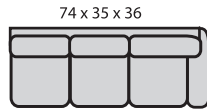

CREATABLES

*Design your own configuration.
Double check your room sizes. Circle your selected items.*

Bench Tailored

Made in Canada

82 x 35 x 36

1311 Sofa

74 x 35 x 36

1310 LHF 1 Arm Sofa

74 x 35 x 36

1301 RHF 1 Arm Sofa

66 x 35 x 36

1300 Armless Sofa

90 x 39 x 36

1333 Curved Sofa

87 x 35 x 36

1391 LHF High Arm Sectional