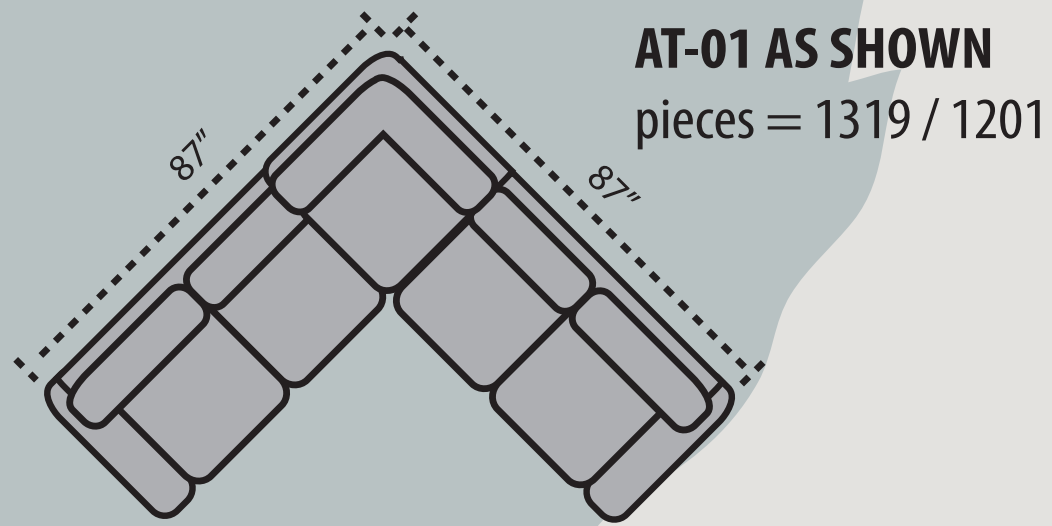

CREATABLES

H arm shown
split back
Euro seat cushion

POPULAR CONFIGURATIONS

Please double check your room sizes

SQUARE CONFIGURATIONS

CURVED CORNER

CHAISE / BUMPER CONFIGURATIONS

CLASSIC STYLE CONFIGURATIONS

THEATER CONFIGURATIONS

 82 x 35 x 36 1311 Sofa Shown 1300 Armless Sofa	 74 x 35 x 36 1310 LHF 1 Arm Sofa - Shown 1301 RHF 1 Arm Sofa
 90 x 39 x 36 1333 Curved Sofa Shown 1336 Armless Curved Sofa	 82 x 38 x 36 1334 LHF 1 Arm Curved Sofa Shown 1335 RHF 1 Arm Curved Sofa

 60 x 35 x 36 1211 Loveseat Shown 1200 Armless Love	 52 x 39 x 36 1210 LHF 1 Arm Love Shown 1201 RHF 1 Arm Love
 65 x 37 x 36 1222 Curved Loveseat Shown 1236 Armless Curved Loveseat	 57 x 37 x 36 1234 LHF 1 Arm Curved Loveseat Shown 1235 RHF 1 Arm Curved Loveseat

Overall dimensions subject to 1" variance (+/-)
 Floor to seat height on all pieces equals 18"
 Depth 35" Height 36"

SELECT YOUR DESIRED STYLE OF ARM, SEAT & BACK CUSHION. 'AT' ARM MEASUREMENT SHOWN.

NOTE: Fabric backs semi-attached, seats loose.