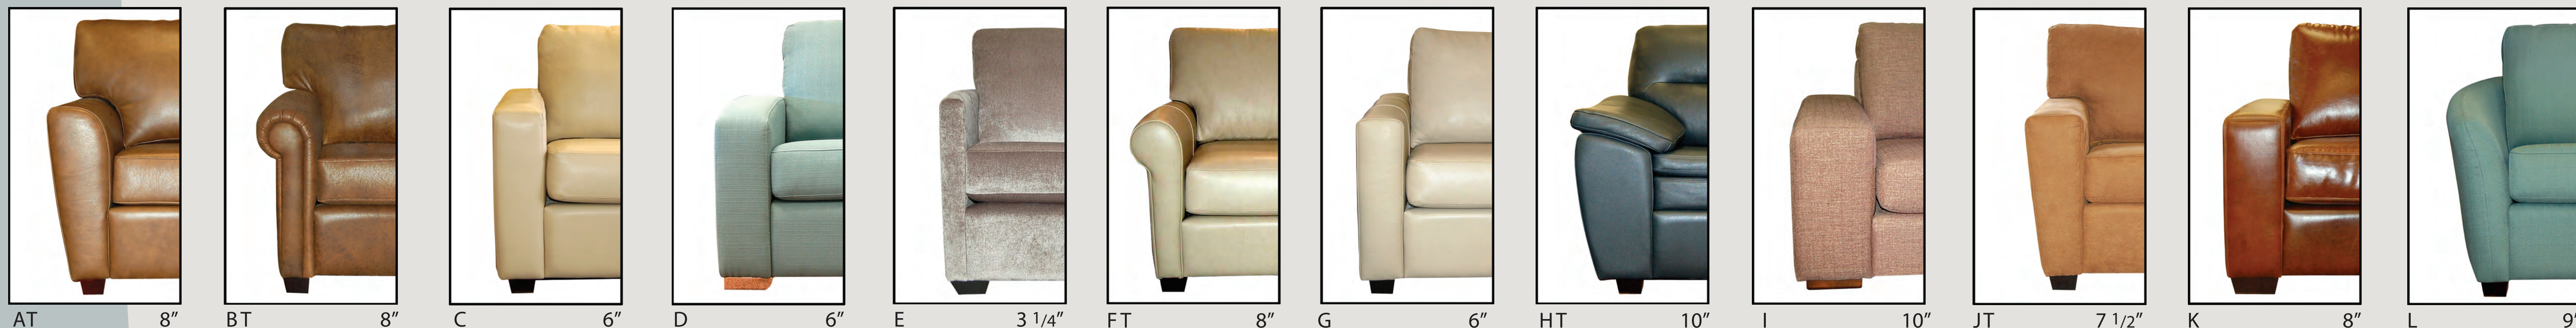

 38 x 35 x 36 1111 Chair 1100 Armless Chair	 30 x 35 x 36 1110 LHF Arm Chair Shown 1101 RHF 1 Arm Chair
 87 x 35 x 36 1391 High Arm Sectional Shown 1319 High Arm Sectional	 57 X 35 X 36 1313 LHF High Arm Love Sectional Shown 1303 RHF High Arm Love Sectional

Overall dimensions subject to 1" variance (+/-)
 Floor to seat height on all pieces equals 18"
 Depth 35" Height 36"

SELECT YOUR DESIRED STYLE OF ARM, SEAT & BACK CUSHION. 'AT' ARM MEASUREMENT SHOWN.

NOTE: Fabric backs semi-attached, seats loose.