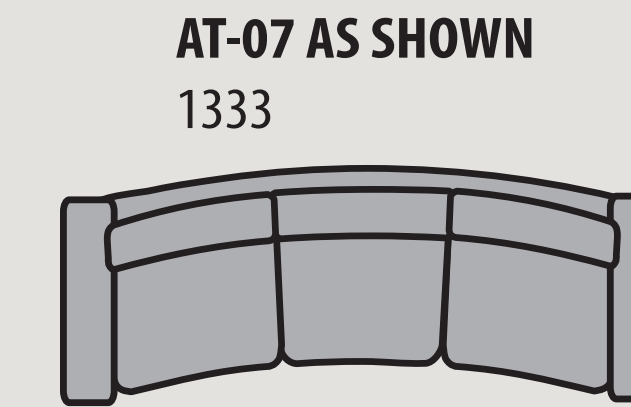

CREATABLES

H arm shown
split back
Euro seat cushion

POPULAR CONFIGURATIONS

Please double check your room sizes

SQUARE CONFIGURATIONS

CURVED CORNER

CHAISE / BUMPER CONFIGURATIONS

CLASSIC STYLE CONFIGURATIONS

THEATER CONFIGURATIONS

 82 x 35 x 36 1311 Sofa Shown 1300 Armless Sofa	 74 x 35 x 36 1310 LHF 1 Arm Sofa - Shown 1301 RHF 1 Arm Sofa
 90 x 39 x 36 1333 Curved Sofa Shown 1336 Armless Curved Sofa	 82 x 38 x 36 1334 LHF 1 Arm Curved Sofa Shown 1335 RHF 1 Arm Curved Sofa

 60 x 35 x 36 1211 Loveseat Shown 1200 Armless Love	 52 x 39 x 36 1210 LHF 1 Arm Love Shown 1201 RHF 1 Arm Love
 65 x 37 x 36 1222 Curved Loveseat Shown 1236 Armless Curved Loveseat	 57 x 37 x 36 1234 LHF 1 Arm Curved Loveseat Shown 1235 RHF 1 Arm Curved Loveseat

Overall dimensions subject to 1" variance (+/-)
 Floor to seat height on all pieces equals 18"
 Depth 35" Height 36"

SELECT YOUR DESIRED STYLE OF ARM, SEAT & BACK CUSHION. 'AT' ARM MEASUREMENT SHOWN.

NOTE: Fabric backs semi-attached, seats loose.