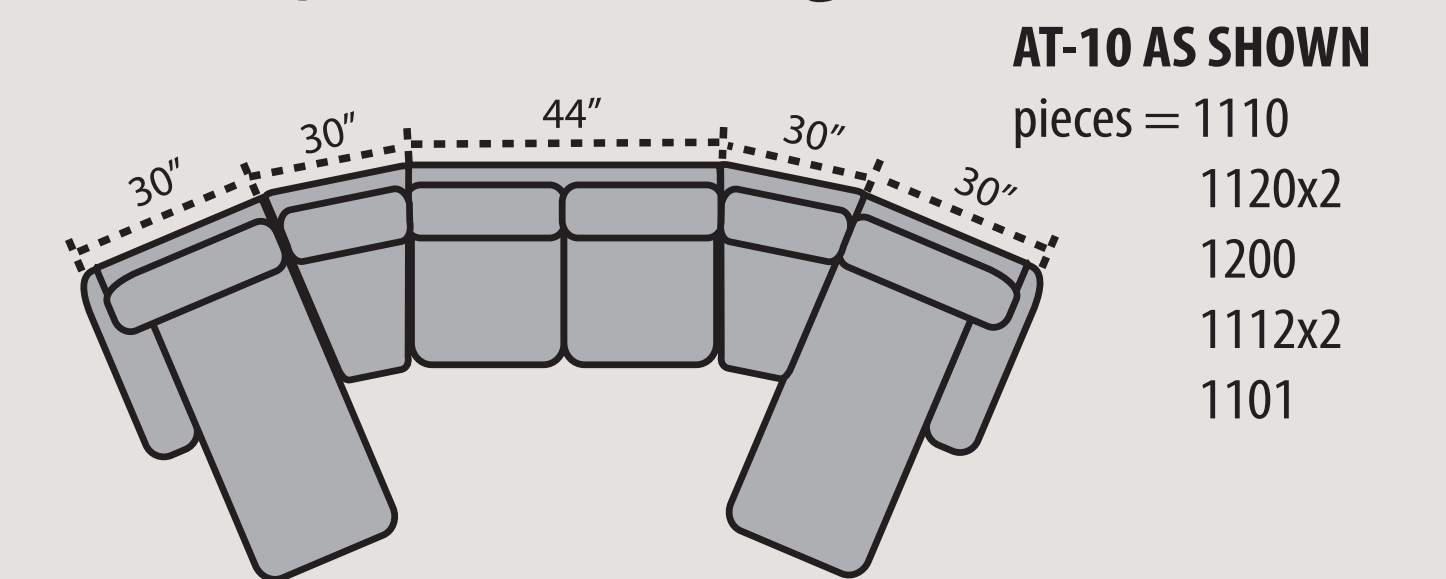

CREATABLES

H arm shown
split back
Euro seat cushion

POPULAR CONFIGURATIONS

Please double check your room sizes

SQUARE CONFIGURATIONS

CURVED CORNER

CHAISE / BUMPER CONFIGURATIONS

CLASSIC STYLE CONFIGURATIONS

THEATER CONFIGURATIONS

 82 x 35 x 36 1311 Sofa Shown 1300 Armless Sofa	 74 x 35 x 36 1310 LHF 1 Arm Sofa - Shown 1301 RHF 1 Arm Sofa
 90 x 39 x 36 1333 Curved Sofa Shown 1336 Armless Curved Sofa	 82 x 38 x 36 1334 LHF 1 Arm Curved Sofa Shown 1335 RHF 1 Arm Curved Sofa

 60 x 35 x 36 1211 Loveseat Shown 1200 Armless Love	 52 x 39 x 36 1210 LHF 1 Arm Love Shown 1201 RHF 1 Arm Love
 65 x 37 x 36 1222 Curved Loveseat Shown 1236 Armless Curved Loveseat	 57 x 37 x 36 1234 LHF 1 Arm Curved Loveseat Shown 1235 RHF 1 Arm Curved Loveseat

Overall dimensions subject to 1" variance (+/-)
 Floor to seat height on all pieces equals 18"
 Depth 35" Height 36"

SELECT YOUR DESIRED STYLE OF ARM, SEAT & BACK CUSHION. 'AT' ARM MEASUREMENT SHOWN.

NOTE: Fabric backs semi-attached, seats loose.