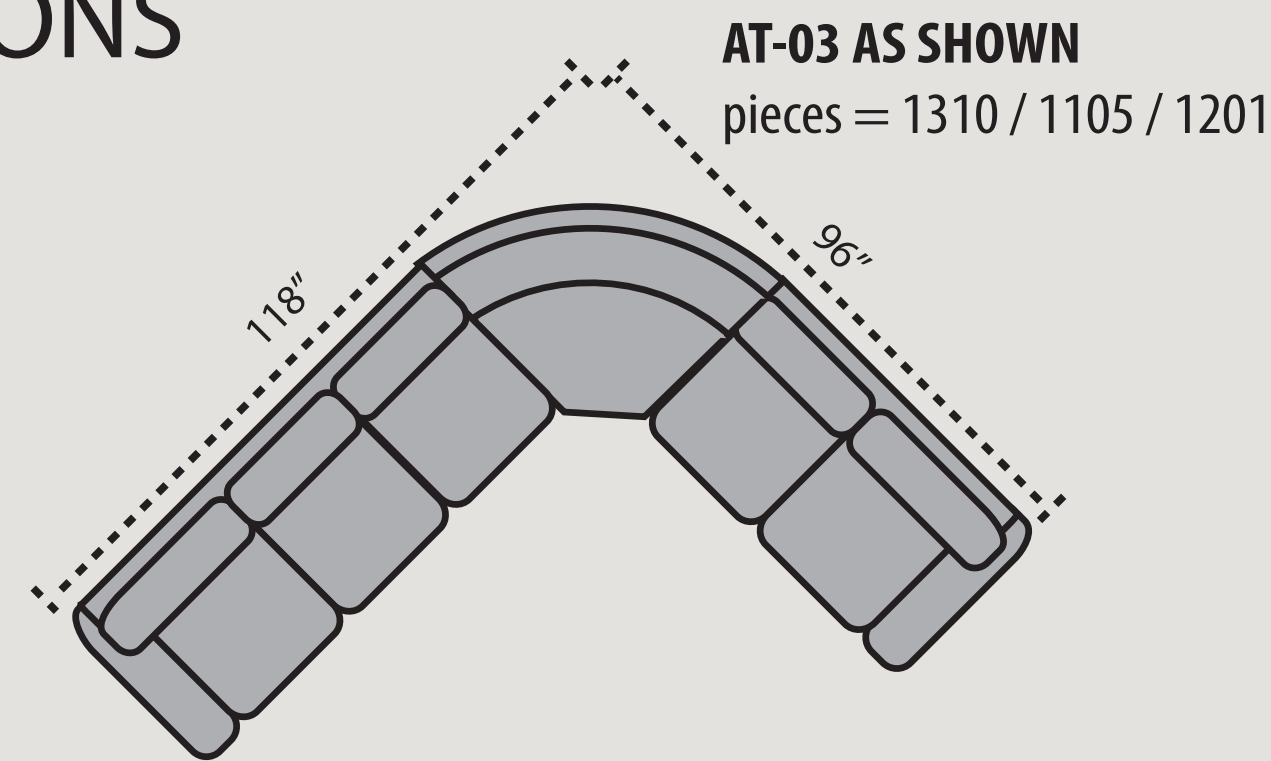

CREATABLES

H arm shown
split back
Euro seat cushion

POPULAR CONFIGURATIONS

Please double check your room sizes

SQUARE CONFIGURATIONS

CURVED CORNER

CHAISE / BUMPER CONFIGURATIONS

CLASSIC STYLE CONFIGURATIONS

THEATER CONFIGURATIONS

 82 x 35 x 36 1311 Sofa Shown 1300 Armless Sofa	 74 x 35 x 36 1310 LHF 1 Arm Sofa - Shown 1301 RHF 1 Arm Sofa
 90 x 39 x 36 1333 Curved Sofa Shown 1336 Armless Curved Sofa	 82 x 38 x 36 1334 LHF 1 Arm Curved Sofa Shown 1335 RHF 1 Arm Curved Sofa

 60 x 35 x 36 1211 Loveseat Shown 1200 Armless Love	 52 x 39 x 36 1210 LHF 1 Arm Love Shown 1201 RHF 1 Arm Love
 65 x 37 x 36 1222 Curved Loveseat Shown 1236 Armless Curved Loveseat	 57 x 37 x 36 1234 LHF 1 Arm Curved Loveseat Shown 1235 RHF 1 Arm Curved Loveseat

Overall dimensions subject to 1" variance (+/-)
 Floor to seat height on all pieces equals 18"
 Depth 35" Height 36"

SELECT YOUR DESIRED STYLE OF ARM, SEAT & BACK CUSHION. 'AT' ARM MEASUREMENT SHOWN.

NOTE: Fabric backs semi-attached, seats loose.