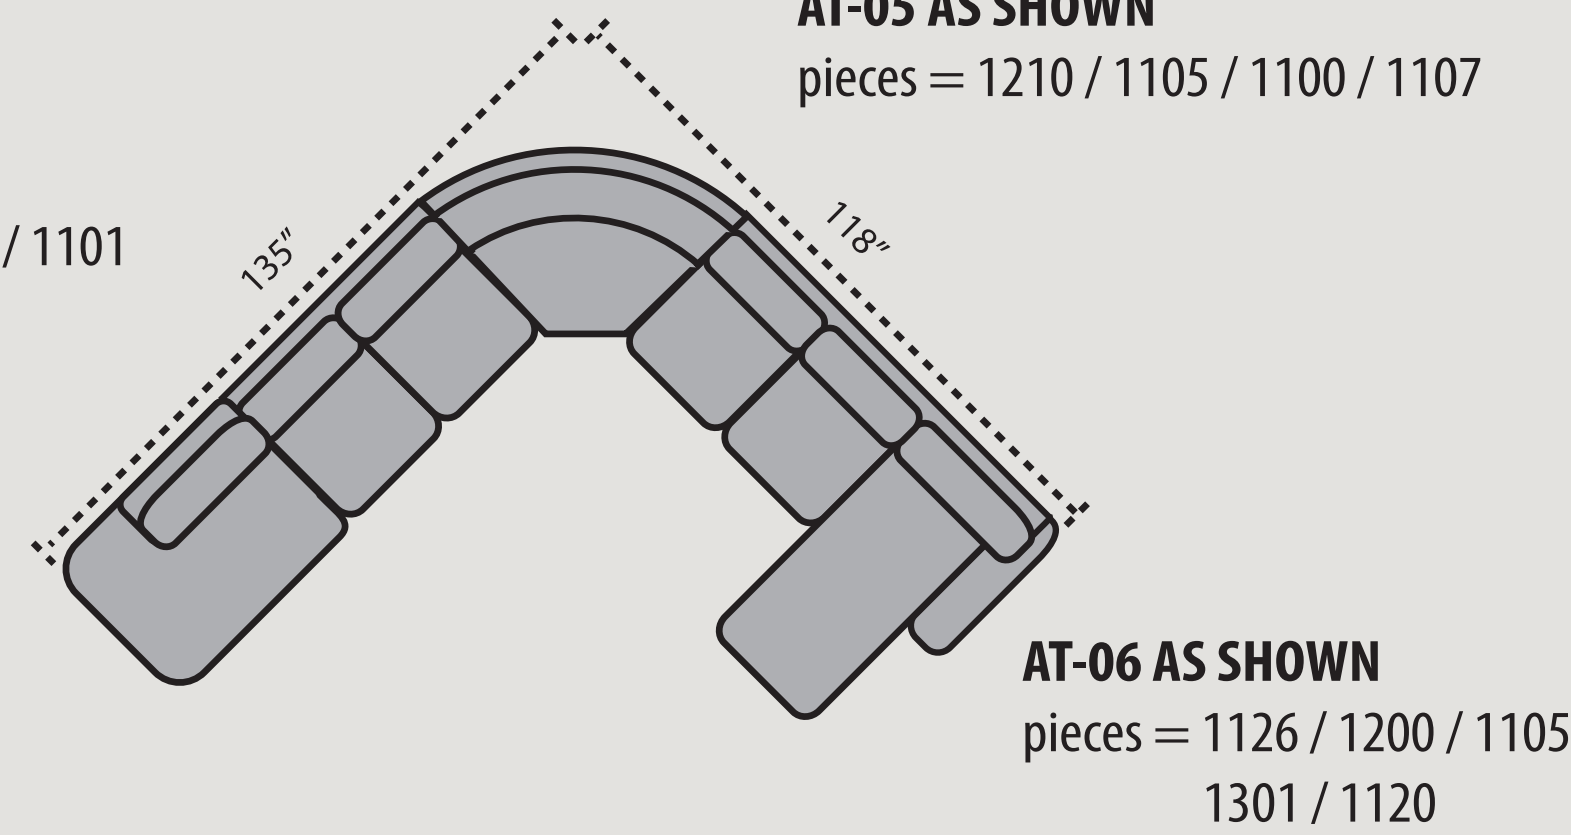

CREATABLES

H arm shown
split back
Euro seat cushion

POPULAR CONFIGURATIONS

Please double check your room sizes

SQUARE CONFIGURATIONS

CURVED CORNER

CHAISE / BUMPER CONFIGURATIONS

CLASSIC STYLE CONFIGURATIONS

THEATER CONFIGURATIONS

 82 x 35 x 36 1311 Sofa Shown 1300 Armless Sofa	 74 x 35 x 36 1310 LHF 1 Arm Sofa - Shown 1301 RHF 1 Arm Sofa
 90 x 39 x 36 1333 Curved Sofa Shown 1336 Armless Curved Sofa	 82 x 38 x 36 1334 LHF 1 Arm Curved Sofa Shown 1335 RHF 1 Arm Curved Sofa

 60 x 35 x 36 1211 Loveseat Shown 1200 Armless Love	 52 x 39 x 36 1210 LHF 1 Arm Love Shown 1201 RHF 1 Arm Love
 65 x 37 x 36 1222 Curved Loveseat Shown 1236 Armless Curved Loveseat	 57 x 37 x 36 1234 LHF 1 Arm Curved Loveseat Shown 1235 RHF 1 Arm Curved Loveseat

Overall dimensions subject to 1" variance (+/-)
 Floor to seat height on all pieces equals 18"
 Depth 35" Height 36"

SELECT YOUR DESIRED STYLE OF ARM, SEAT & BACK CUSHION. 'AT' ARM MEASUREMENT SHOWN.

NOTE: Fabric backs semi-attached, seats loose.