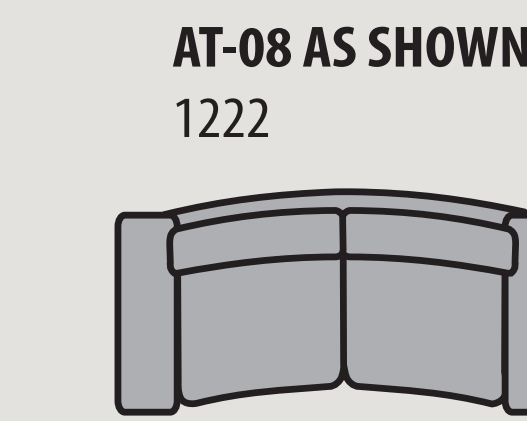

CREATABLES

H arm shown
split back
Euro seat cushion

POPULAR CONFIGURATIONS

Please double check your room sizes

SQUARE CONFIGURATIONS

CURVED CORNER

CHAISE / BUMPER CONFIGURATIONS

CLASSIC STYLE CONFIGURATIONS

THEATER CONFIGURATIONS

 82 x 35 x 36 1311 Sofa Shown 1300 Armless Sofa	 74 x 35 x 36 1310 LHF 1 Arm Sofa - Shown 1301 RHF 1 Arm Sofa
 90 x 39 x 36 1333 Curved Sofa Shown 1336 Armless Curved Sofa	 82 x 38 x 36 1334 LHF 1 Arm Curved Sofa Shown 1335 RHF 1 Arm Curved Sofa

 60 x 35 x 36 1211 Loveseat Shown 1200 Armless Love	 52 x 39 x 36 1210 LHF 1 Arm Love Shown 1201 RHF 1 Arm Love
 65 x 37 x 36 1222 Curved Loveseat Shown 1236 Armless Curved Loveseat	 57 x 37 x 36 1234 LHF 1 Arm Curved Loveseat Shown 1235 RHF 1 Arm Curved Loveseat

Overall dimensions subject to 1" variance (+/-)
 Floor to seat height on all pieces equals 18"
 Depth 35" Height 36"

SELECT YOUR DESIRED STYLE OF ARM, SEAT & BACK CUSHION. 'AT' ARM MEASUREMENT SHOWN.

NOTE: Fabric backs semi-attached, seats loose.