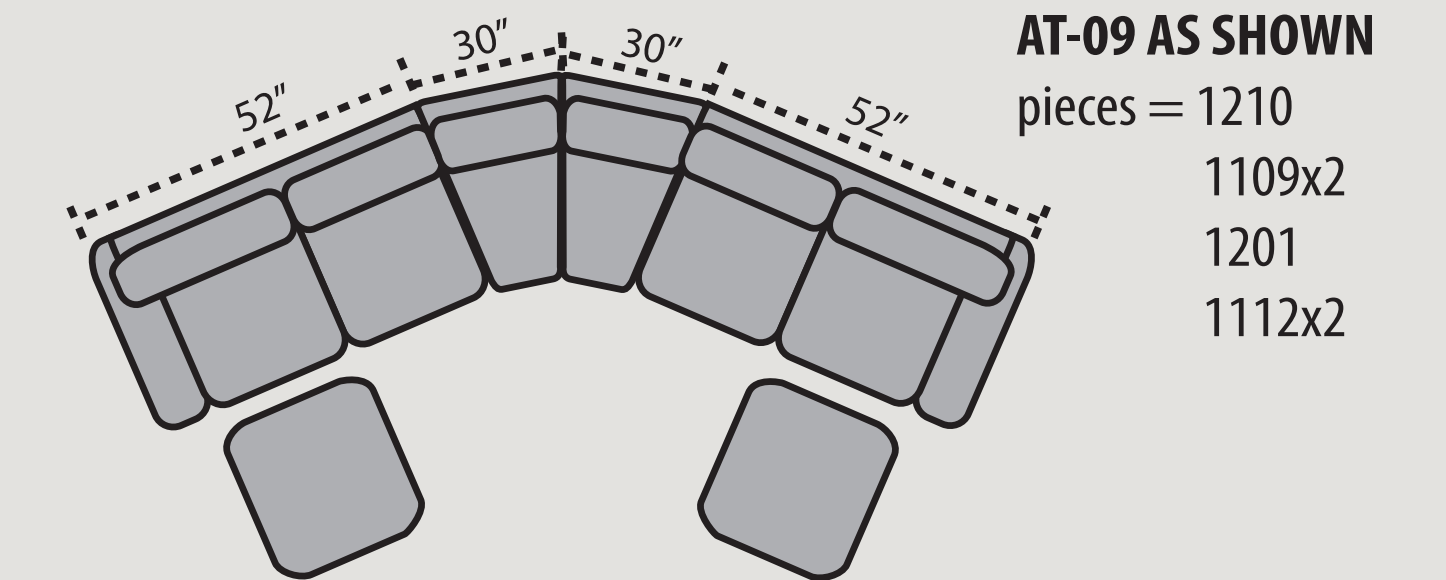

CREATABLES

H arm shown
split back
Euro seat cushion

POPULAR CONFIGURATIONS

Please double check your room sizes

SQUARE CONFIGURATIONS

CURVED CORNER

CHAISE / BUMPER CONFIGURATIONS

CLASSIC STYLE CONFIGURATIONS

THEATER CONFIGURATIONS

 82 x 35 x 36 1311 Sofa Shown 1300 Armless Sofa	 74 x 35 x 36 1310 LHF 1 Arm Sofa - Shown 1301 RHF 1 Arm Sofa
 90 x 39 x 36 1333 Curved Sofa Shown 1336 Armless Curved Sofa	 82 x 38 x 36 1334 LHF 1 Arm Curved Sofa Shown 1335 RHF 1 Arm Curved Sofa

 60 x 35 x 36 1211 Loveseat Shown 1200 Armless Love	 52 x 39 x 36 1210 LHF 1 Arm Love Shown 1201 RHF 1 Arm Love
 65 x 37 x 36 1222 Curved Loveseat Shown 1236 Armless Curved Loveseat	 57 x 37 x 36 1234 LHF 1 Arm Curved Loveseat Shown 1235 RHF 1 Arm Curved Loveseat

Overall dimensions subject to 1" variance (+/-)
 Floor to seat height on all pieces equals 18"
 Depth 35" Height 36"

SELECT YOUR DESIRED STYLE OF ARM, SEAT & BACK CUSHION. 'AT' ARM MEASUREMENT SHOWN.

NOTE: Fabric backs semi-attached, seats loose.