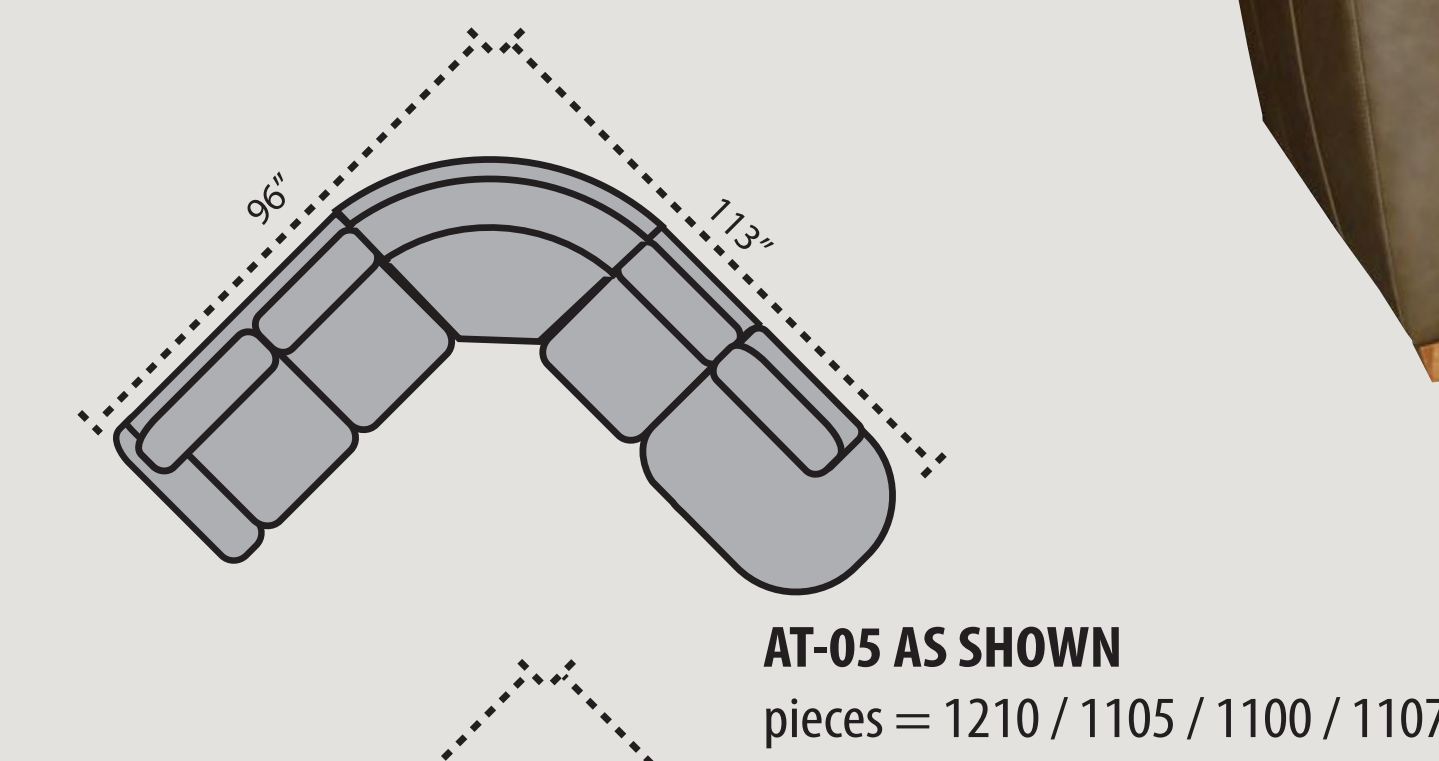

CREATABLES

H arm shown
split back
Euro seat cushion

POPULAR CONFIGURATIONS

Please double check your room sizes

SQUARE CONFIGURATIONS

CURVED CORNER

CHAISE / BUMPER CONFIGURATIONS

CLASSIC STYLE CONFIGURATIONS

Overall dimensions subject to 1" variance (+/-)
 Floor to seat height on all pieces equals 18"
 Depth 35" Height 36"

SELECT YOUR DESIRED STYLE OF ARM, SEAT & BACK CUSHION. 'AT' ARM MEASUREMENT SHOWN.

NOTE: Fabric backs semi-attached, seats loose.