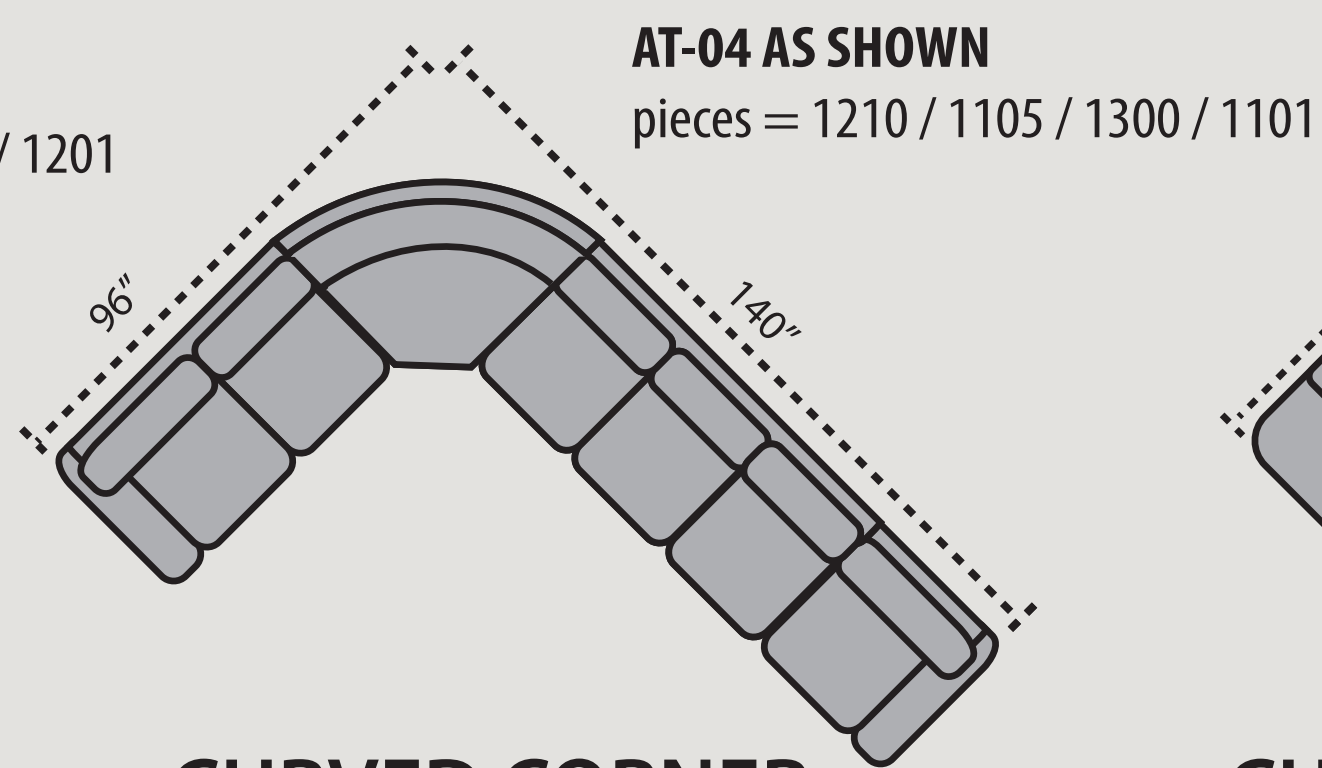

CREATABLES

H arm shown
split back
Euro seat cushion

POPULAR CONFIGURATIONS

Please double check your room sizes

SQUARE CONFIGURATIONS

CURVED CORNER

CHAISE / BUMPER CONFIGURATIONS

CLASSIC STYLE CONFIGURATIONS

THEATER CONFIGURATIONS

 82 x 35 x 36 1311 Sofa Shown 1300 Armless Sofa	 74 x 35 x 36 1310 LHF 1 Arm Sofa - Shown 1301 RHF 1 Arm Sofa
 90 x 39 x 36 1333 Curved Sofa Shown 1336 Armless Curved Sofa	 82 x 38 x 36 1334 LHF 1 Arm Curved Sofa Shown 1335 RHF 1 Arm Curved Sofa

 60 x 35 x 36 1211 Loveseat Shown 1200 Armless Love	 52 x 39 x 36 1210 LHF 1 Arm Love Shown 1201 RHF 1 Arm Love
 65 x 37 x 36 1222 Curved Loveseat Shown 1236 Armless Curved Loveseat	 57 x 37 x 36 1234 LHF 1 Arm Curved Loveseat Shown 1235 RHF 1 Arm Curved Loveseat

Overall dimensions subject to 1" variance (+/-)
 Floor to seat height on all pieces equals 18"
 Depth 35" Height 36"

SELECT YOUR DESIRED STYLE OF ARM, SEAT & BACK CUSHION. 'AT' ARM MEASUREMENT SHOWN.

NOTE: Fabric backs semi-attached, seats loose.