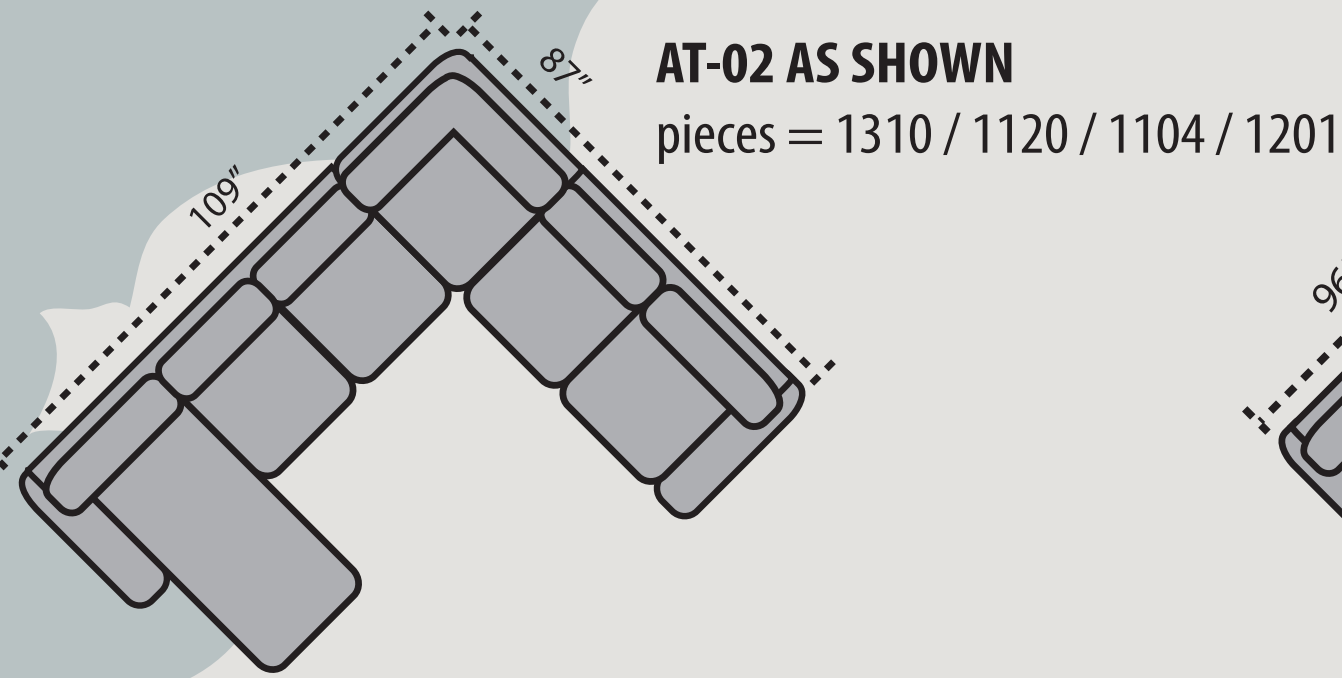

CREATABLES

H arm shown
split back
Euro seat cushion

POPULAR CONFIGURATIONS

Please double check your room sizes

SQUARE CONFIGURATIONS

CURVED CORNER

CHAISE / BUMPER CONFIGURATIONS

CLASSIC STYLE CONFIGURATIONS

THEATER CONFIGURATIONS

 82 x 35 x 36 1311 Sofa Shown 1300 Armless Sofa	 74 x 35 x 36 1310 LHF 1 Arm Sofa - Shown 1301 RHF 1 Arm Sofa
 90 x 39 x 36 1333 Curved Sofa Shown 1336 Armless Curved Sofa	 82 x 38 x 36 1334 LHF 1 Arm Curved Sofa Shown 1335 RHF 1 Arm Curved Sofa

 60 x 35 x 36 1211 Loveseat Shown 1200 Armless Love	 52 x 39 x 36 1210 LHF 1 Arm Love Shown 1201 RHF 1 Arm Love
 65 x 37 x 36 1222 Curved Loveseat Shown 1236 Armless Curved Loveseat	 57 x 37 x 36 1234 LHF 1 Arm Curved Loveseat Shown 1235 RHF 1 Arm Curved Loveseat

Overall dimensions subject to 1" variance (+/-)
 Floor to seat height on all pieces equals 18"
 Depth 35" Height 36"

SELECT YOUR DESIRED STYLE OF ARM, SEAT & BACK CUSHION. 'AT' ARM MEASUREMENT SHOWN.

NOTE: Fabric backs semi-attached, seats loose.