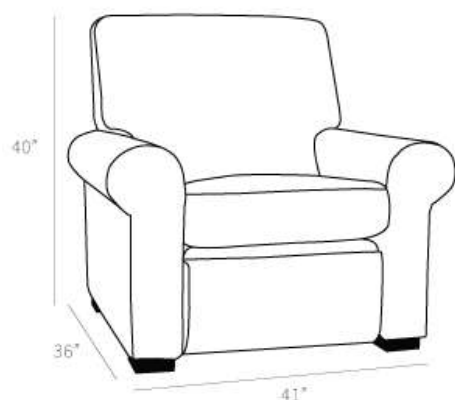

Harbord

Description

Overall Dimensions

Arm Height	23.5"
Arm Width	9.5"
Seat Height	19"
Seat Depth	20"

Measurements

Chair

Length Depth Height

41" 36" 40"

Chair (Oversize)

49" 36" 40"

***All measurements are approximate**

Details

- Available in premium Italian top & full grain leathers or premium quality fabrics
- Handcrafted in Toronto, Canada by Rosedale Seating
- Kiln-dried Canadian ethically sourced hardwood
- Eco-friendly construction
- Double-doweled frame
- Corner block joinery
- Commercial Grade wall away steel reclining mechanism made in North America, available in both manual and power. Power headrests available. Standard and oversize seats available
- Wall away recliners only require 3" of clearance from the wall.
- Standard depth. Available in 23" or 30" inch seat widths
- Ultra cell firm seats standard (high density foam designed for commercial and contract use) other options available
- All furniture available with your choice of over 20 decorative nail options in varying sizes and colours. There is also the ability to omit studs from any piece
- Wood block feet available in multiple sizes and finishes. Chrome and brushed steel legs also available in multiple sizes
- Rosedale Seating Leather and Fabric Furniture offers you a lifetime warranty on the construction and springs on your piece. To find out more about the best warranty in Canada, please visit our "Construction" page.