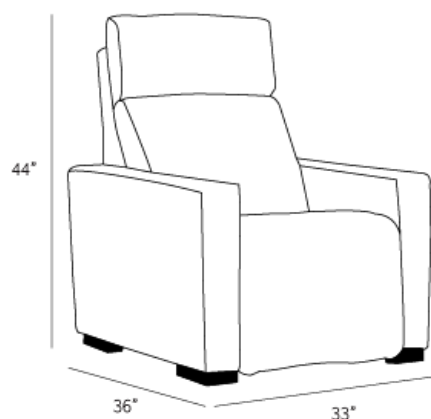

Giuliana

Description

Overall Dimensions

Arm Height	24"
Arm Width	5"
Seat Height	20"
Seat Depth	21.5"

Measurements

Chair

Length Depth Height

33" 36" 44"

Chair (Oversize)

40" 36" 44"

***All measurements are approximate**

Details

- Available in premium Italian top & full grain leathers or premium quality fabrics
- Handcrafted in Toronto, Canada by Rosedale Seating
- Kiln-dried Canadian ethically sourced hardwood
- Eco-friendly construction
- Double-doweled frame
- Corner block joinery
- Commercial Grade wall away steel reclining mechanism made in North America, available in both manual and power. Power headrests available. Standard and oversize seats available
- Wall away recliners only require 3" of clearance from the wall.
- Standard depth. Available in 23" or 30" inch seat widths
- Ultra cell firm seats standard (high density foam designed for commercial and contract use) other options available
- All furniture available with your choice of over 20 decorative nail options in varying sizes and colours. There is also the ability to omit studs from any piece
- Wood block feet available in multiple sizes and finishes. Chrome and brushed steel legs also available in multiple sizes
- Rosedale Seating Leather and Fabric Furniture offers you a lifetime warranty on the construction and springs on your piece. To find out more about the best warranty in Canada, please visit our "Construction" page.