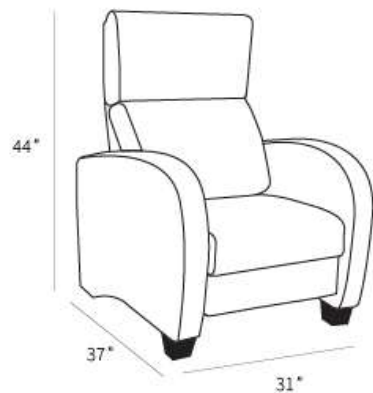

Corona

Description

Overall Dimensions

Arm Height	26"
Arm Width	5"
Seat Height	19"
Seat Depth	19"

Measurements

Chair

Length Depth Height

31" 37" 44"

***All measurements are approximate**

Details

- Available in premium Italian top & full grain leathers or premium quality fabrics
- Handcrafted in Toronto, Canada by Rosedale Seating
- Standard frame only
- Kiln-dried Canadian ethically sourced hardwood
- Eco-friendly construction
- Double-doweled frame
- Corner block joinery
- Choose standard fills: Super soft , tahoe, medium, firm (poly fiber wrapped around a soya-based high density foam core)
- Premium fill: Feather Deluxe (down, feather envelope encased in commercial grade foam core)
- Ultra cell foam (high density foam designed for commercial and contract use)
- All furniture available with your choice of over 20 decorative nail options in varying sizes and colours. There is also the ability to omit studs from any piece
- Wood block feet available in multiple sizes and finishes. Chrome and brushed steel legs also available in multiple sizes
- Rosedale Seating Leather and Fabric Furniture offers you a lifetime warranty on the construction and springs on your piece. To find out more about the best warranty in Canada, please visit our "Construction" page.