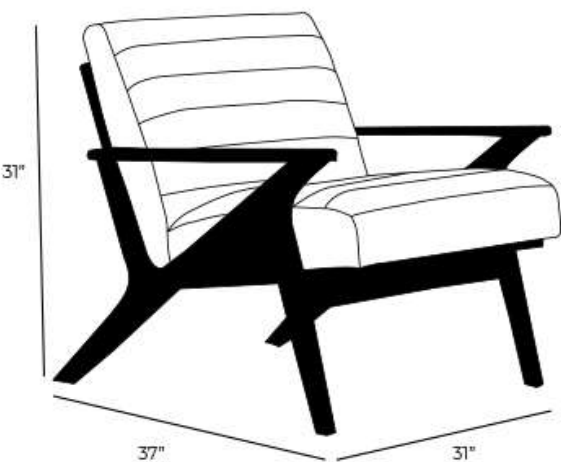

Wade

Description

Overall Dimensions

Arm Height	21"
Arm Width	3"
Seat Height	18.5"
Seat Depth	21"

Measurements

Chair

Length Depth Height

31" 37" 31"

***All measurements are approximate**

Details

- Available in premium Italian top & full grain leathers or premium quality fabric
- Canadian made genuine walnut kiln-dried hardwood frame
- Clear coat lacquer
- Standard fill
- Rosedale Seating Leather and Fabric Furniture offers you a lifetime warranty on the construction of y our piece. To find out more about the best warranty in Canada, please visit our "Construction" page.