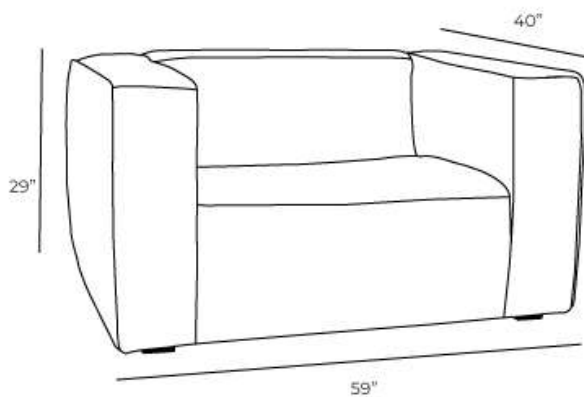

Rollo Oversize

Description

Overall Dimensions

Arm Height	29"
Arm Width	12"
Seat Height	16"
Seat Depth	27"

Measurements

Chair

Length Depth Height

47" 40" 29"

Chair (Oversize)

59" 40" 29"

***All measurements are approximate**

Details

- Available in premium Italian top & full grain leathers or premium quality fabrics
- Handcrafted in Toronto, Canada by Rosedale Seating
- Available in any depth and length
- Kiln-dried Canadian ethically sourced hardwood
- Eco-friendly construction
- Double-doweled frame
- Corner block joinery
- Chairs available as a standard chair or an over-sized chair. There is an availability to customize to specific chair lengths.
- Choose standard fills: Super soft , tahoe, medium, firm (poly fiber wrapped around a soya-based high density foam core)
- Premium fill: Feather Deluxe (down, feather envelope encased in commercial grade foam core)
- Ultra cell foam (high density foam designed for commercial and contract use)
- All furniture available with your choice of over 20 decorative nail options in varying sizes and colours. There is also the ability to omit studs from any piece
- Wood block feet available in multiple sizes and finishes. Chrome and brushed steel legs also available in multiple sizes
- Rosedale Seating Leather and Fabric Furniture offers you a lifetime warranty on the construction and springs on your piece. To find out more about the best warranty in Canada, please visit our "Construction" page.