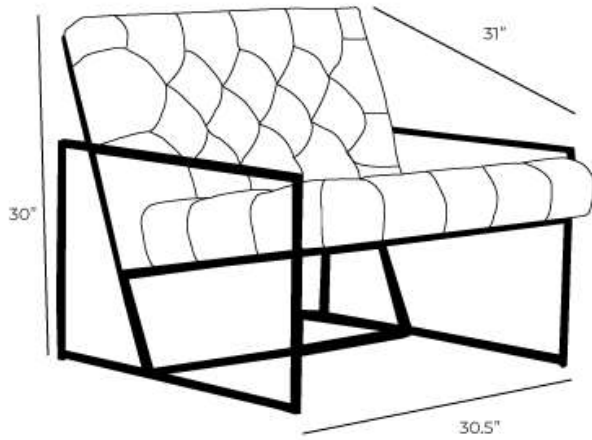

Maddison

Description

Measurements

Length Depth Height

30.5" 31" 30"

Overall Dimensions

Arm Height	19"
Seat Height	18"
Seat Depth	20.5"

***All measurements are approximate**

Details

- Available in premium Italian top & full grain leathers or premium quality fabrics
- Contract grade tubular steel frame mirror chrome finish
- Handcrafted in Toronto, Canada by Rosedale Seating
- Standard frame only
- Kiln-dried Canadian ethically sourced hardwood
- Eco-friendly construction