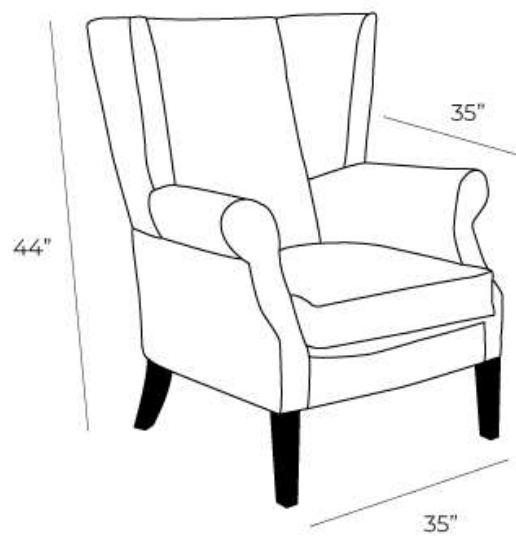

Barrel

Description

Overall Dimensions

Arm Height	29"
Arm Width	6"
Seat Height	20"
Seat Depth	21"

Measurements

Chair

Length Depth Height

35" 35" 44"

***All measurements are approximate**

Details

- Available in premium Italian top & full grain leathers or premium quality fabrics
- Handcrafted in Toronto, Canada by Rosedale Seating
- Available in any depth and length
- Kiln-dried Canadian ethically sourced hardwood
- Eco-friendly construction
- Double-doweled frame
- Corner block joinery
- Evenly suspended steel springs
- Choose standard fills: Super soft , tahoe, medium, firm (poly fiber wrapped around a soya-based high density foam core)
- Premium fill: Feather Deluxe (down, feather envelope encased in commercial grade foam core)
- Ultra cell foam (high density foam designed for commercial and contract use)
- All furniture available with your choice of over 20 decorative nail options in varying sizes and colours. There is also the ability to omit studs from any piece
- Wood block feet available in multiple sizes and finishes. Chrome and brushed steel legs also a vailable in multiple sizes
- Rosedale Seating Leather and Fabric Furniture offers you a lifetime warranty on the construction and springs on your piece. To find out more about the best warranty in Canada, please visit our "Construction" page.