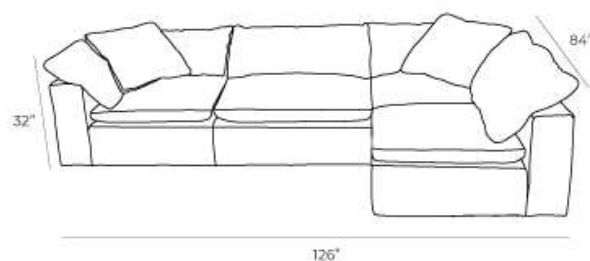

Wow Modular

Description

Overall Dimensions

Arm Height	24"
Arm Width	10"
Seat Height	17"
Seat Depth	27"

Details

- Available in premium Italian top & full grain leathers or premium quality fabrics
- Handcrafted in Toronto, Canada by Rosedale Seating
- Standard depth and length
- Kiln-dried Canadian ethically sourced hardwood
- Corner block joinery
- Full down seats and backs
- Rosedale Seating offers you a lifetime warranty on the construction and springs on your piece. To find out more about the best warranty in Canada, please visit our "Construction" page.

Measurements

Modular Sectional

Length Depth Height

126" 42" 32"

Also Available in:

Corner

42" 42" 32"

Armless Chair

42" 42" 32"

Armless Jr.

32" 42" 32"

Ottoman

42" 42" 17"

***All measurements are approximate**