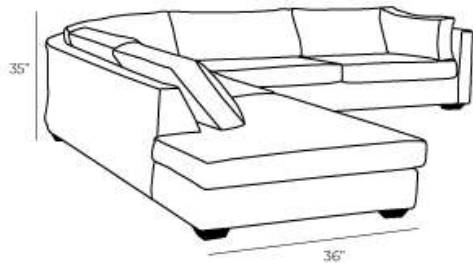

Tuscon

Description

All our leather and fabric furniture can be customized to the size & colour of your choice. Also available as a condo sofa, loveseat, chair or sectional of any size. Bench made by Rosedale Seating Leather Furniture in Toronto, Canada

Overall Dimensions

Arm Height	26"
Arm Width	3.5"
Seat Height	19"
Seat Depth	20"

Measurements

Sectional

Length Depth Height

108"x122" 36" 35"

Details

- Available in premium Italian top & full grain leathers or premium quality fabrics
- Handcrafted in Toronto, Canada by Rosedale Seating
- Available in any depth and length
- Kiln-dried Canadian ethically sourced hardwood
- Eco-friendly construction
- Double-doweled frame
- Corner block joinery
- Platinum coil suspension
- Most styles available as 3 seat cushions & 3 back cushions or 2 seat cushions & 2 back cushions or bench seat & 2 back cushions
- Choose standard fills: Super soft, tahoe, medium, firm (poly fiber wrapped around a soya-based high density foam core)
- Down Topper (down, feather wrapped around a high density foam core)
- Choose premium fill: Feather Deluxe (down, feather envelope encased in commercial grade foam core)
- Ultra cell foam (high density foam designed for commercial and contract use)
- All furniture available with your choice of over 20 decorative nail options in varying sizes and colours. There is also the ability to omit studs from any piece
- Wood block feet available in multiple sizes and finishes. Chrome and brushed steel legs also available in multiple sizes
- Rosedale Seating offers you a lifetime warranty on the construction and springs on your piece. To find out more about the best warranty in Canada, please visit our "Construction" page.

Also Available in:

Sofa

79" 36" 35"

Condo

67" 36" 35"

Loveseat

52" 36" 35"

Chair

30" 36" 35"

Chair (Oversize)

42" 36" 35"

***All measurements are approximate**