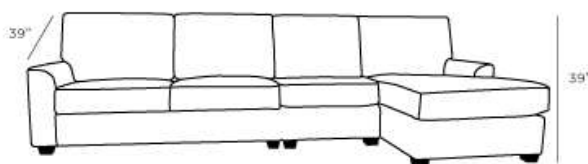

Stockholm Sofa Bed

Description

Overall Dimensions

Arm Height	23"
Arm Width	8"
Seat Height	19"
Seat Depth	20"

Measurements

Length Depth Height

1 Arm Queen Sofa Bed

78" 39" 39"

Armless Chair

30" 39" 39"

1 Arm Chaise LHF/RHF

38" 66" 39"

***All measurements are approximate**

Details

- Available in premium Italian top & full grain leathers or premium quality fabrics
- Handcrafted in Toronto, Canada by Rosedale Seating
- Available in any depth and length
- Kiln-dried Canadian ethically sourced hardwood
- Eco-friendly construction
- Double-doweled frame
- Corner block joinery
- Evenly suspended steel springs
- Most styles available as 3 seat cushions & 3 back cushions or 2 seat cushions & 2 back cushions or bench seat & 2 back cushions
- Choose standard fills: Super soft, tahoe, medium, firm (poly fiber wrapped around a soya-based high density foam core)
- Down Topper (down, feather wrapped around a high density foam core)
- Choose premium fill: Feather Deluxe (down, feather envelope encased in commercial grade foam core)
- Ultra cell foam (high density foam designed for commercial and contract use)
- All furniture available with your choice of over 20 decorative nail options in varying sizes and colours. There is also the ability to omit studs from any piece
- Wood block feet available in multiple sizes and finishes. Chrome and brushed steel legs also available in multiple sizes
- Rosedale Seating offers you a lifetime warranty on the construction and springs on your piece. To find out more about the best warranty in Canada, please visit our "Construction" page.