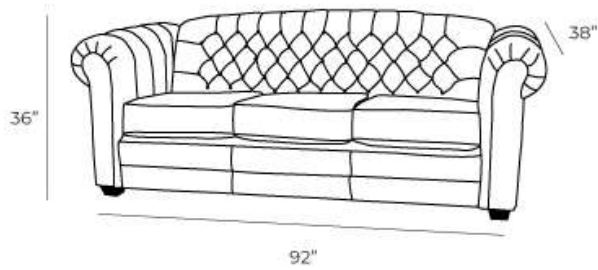

Seattle

Description

Details

- Available in premium Italian top & full grain leathers or premium quality fabrics
- Handcrafted in Toronto, Canada by Rosedale Seating
- Available in any depth and length
- Kiln-dried Canadian ethically sourced hardwood
- Eco-friendly construction
- Double-doweled frame
- Corner block joinery
- Evenly suspended steel springs
- Most styles available as 3 seat cushions & 3 back cushions or 2 seat cushions & 2 back cushions or bench seat & 2 back cushions
- Choose standard fills: Super soft, tahoe, medium, firm (poly fiber wrapped around a soya-based high density foam core)
- Down Topper (down, feather wrapped around a high density foam core)
- Choose premium fill: Feather Deluxe (down, feather envelope encased in commercial grade foam core)
- Ultra cell foam (high density foam designed for commercial and contract use)
- All furniture available with your choice of over 20 decorative nail options in varying sizes and colours. There is also the ability to omit studs from any piece
- Wood block feet available in multiple sizes and finishes. Chrome and brushed steel legs also available in multiple sizes
- Rosedale Seating offers you a lifetime warranty on the construction and springs on your piece. To find out more about the best warranty in Canada, please visit our "Construction" page.

Measurements

Length Depth Height

Sofa

92" 38" 36"

Also Available in:

Loveseat

60" 38" 36"

Chair

52" 38" 36"

Queen Bed Sofa

92" 38" 36"

Ottoman

24" 24" 18"

Ottoman (Oversize)

36" 26" 18"

***All measurements are approximate**