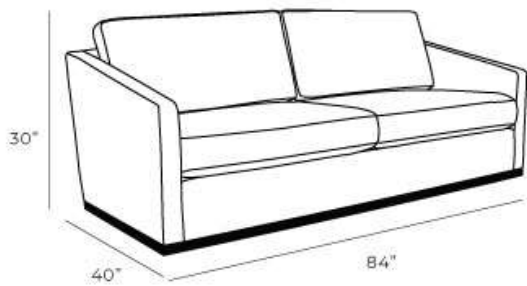

Sabrina

Description

Overall Dimensions

Arm Height	22.5"
Arm Width	3.5"
Seat Height	17.5"
Seat Depth	23"

Details

- Available in premium Italian top & full grain leathers or premium quality fabrics
- Handcrafted in Toronto, Canada by Rosedale Seating
- Available in any depth and length
- Kiln-dried Canadian ethically sourced hardwood
- Eco-friendly construction
- Double-doweled frame
- Corner block joinery
- Evenly suspended steel springs
- Most styles available as 3 seat cushions & 3 back cushions or 2 seat cushions & 2 back cushions or bench seat & 2 back cushions
- Choose standard fills: Super soft, tahoe, medium, firm (poly fiber wrapped around a soya-based high density foam core)
- Down Topper (down, feather wrapped around a high density foam core)
- Choose premium fill: Feather Deluxe (down, feather envelope encased in commercial grade foam core)
- Ultra cell foam (high density foam designed for commercial and contract use)
- All furniture available with your choice of over 20 decorative nail options in varying sizes and colours. There is also the ability to omit studs from any piece
- Wood block feet available in multiple sizes and finishes. Chrome and brushed steel legs also available in multiple sizes
- Rosedale Seating offers you a lifetime warranty on the construction and springs on your piece. To find out more about the best warranty in Canada, please visit our "Construction" page.

Measurements

Length Depth Height

Sofa

84" 40" 30"

Also Available in:

Loveseat

53" 40" 30"

Condo Sofa

67" 40" 30"

Chair

30" 40" 30"

***All measurements are approximate**