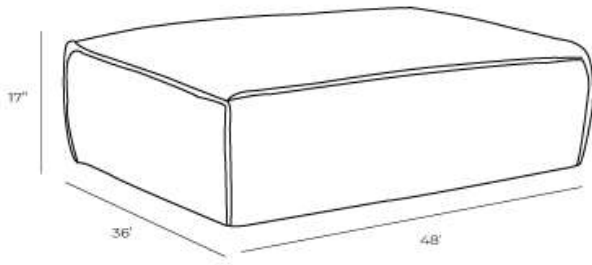

Rollo

Description

Measurements

Ottoman

Length Depth Height

48" 36" 17"

***All measurements are approximate**