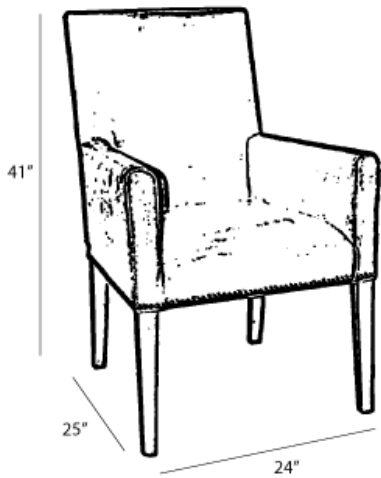

Parson Arm

Description

Overall Dimensions

Seat Height 19"
Seat Depth 20"

Measurements

Chair

Length Depth Height

24" 25" 41"

***All measurements are approximate**