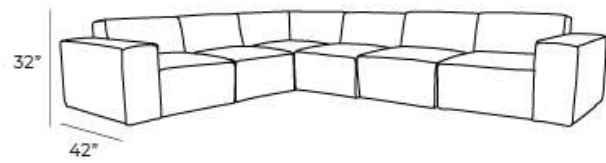

Monique Modular Sectional

Description

Overall Dimensions

Arm Height	22"
Arm Width	12"
Seat Height	17.5"
Seat Depth	26.5"

Details

- Available in premium Italian top & full grain leathers or premium quality fabrics
- Handcrafted in Toronto, Canada by Rosedale Seating
- Standard depth and length
- Kiln-dried Canadian ethically sourced hardwood
- Corner block joinery
- Evenly suspended steel springs
- Full down seats and backs
- Rosedale Seating offers you a lifetime warranty on the construction and springs on your piece. To find out more about the best warranty in Canada, please visit our "Construction" page.

Measurements

	Length	Depth	Height
Modular Sectional (As shown)	124" x 159"	42"	32"

Also Available in:

Corner

42" 42" 32"

1 Arm Chair LHF / RHF

47" 42" 32"

Armless Chair

35" 42" 32"

***All measurements are approximate**