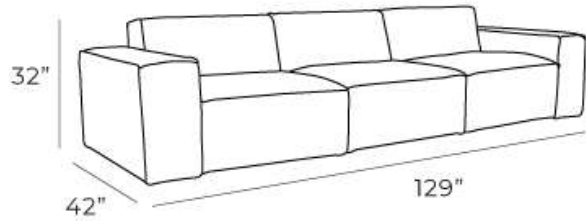

Monique Modular Sofa

Description

Overall Dimensions

Arm Height	22"
Arm Width	12"
Seat Height	17.5"
Seat Depth	26.5"

Details

- Available in premium Italian top & full grain leathers or premium quality fabrics
- Handcrafted in Toronto, Canada by Rosedale Seating
- Standard depth and length
- Kiln-dried Canadian ethically sourced hardwood
- Corner block joinery
- Evenly suspended steel springs
- Full down seats and backs
- Rosedale Seating offers you a lifetime warranty on the construction and springs on your piece. To find out more about the best warranty in Canada, please visit our "Construction" page.

Measurements

Modular Sofa (As shown)

Length	Depth	Height
129"	42"	32"

Also Available in:

Corner

42"	42"	32"
-----	-----	-----

1 Arm Chair LHF / RHF

47"	42"	32"
-----	-----	-----

Armless Chair

35"	42"	32"
-----	-----	-----

***All measurements are approximate**