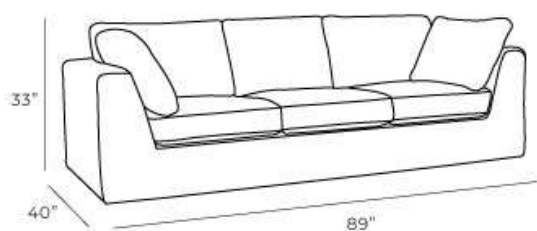

Laila

Description

Overall Dimensions

Arm Height	27"
Arm Width	10"
Seat Height	18.5"
Seat Depth	23"

Details

- Available in premium Italian top & full grain leathers or premium quality fabrics
- Handcrafted in Toronto, Canada by Rosedale Seating
- Available in any depth and length
- Kiln-dried Canadian ethically sourced hardwood
- Eco-friendly construction
- Double-doweled frame
- Corner block joinery
- Evenly suspended steel springs
- Most styles available as 3 seat cushions & 3 back cushions or 2 seat cushions & 2 back cushions or bench seat & 2 back cushions
- Choose standard fills: Super soft, tahoe, medium, firm (poly fiber wrapped around a soya-based high density foam core)
- Down Topper (down, feather wrapped around a high density foam core)
- Choose premium fill: Feather Deluxe (down, feather envelope encased in commercial grade foam core)
- Ultra cell foam (high density foam designed for commercial and contract use)
- All furniture available with your choice of over 20 decorative nail options in varying sizes and colours. There is also the ability to omit studs from any piece
- Wood block feet available in multiple sizes and finishes. Chrome and brushed steel legs also available in multiple sizes
- Rosedale Seating offers you a lifetime warranty on the construction and springs on your piece. To find out more about the best warranty in Canada, please visit our "Construction" page.

Measurements

Length Depth Height

Sofa

89" 40" 33"

Also Available in:

Loveseat

66" 40" 33"

Condo Sofa

80" 40" 33"

Chair

43" 40" 33"

Chair (Oversize)

55" 40" 33"

***All measurements are approximate**