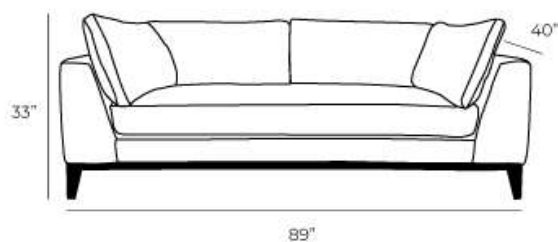

Italia

Description

The Italia Sofa is shown with an optional chrome base.

Overall Dimensions

Arm Height	27"
Arm Width	10"
Seat Height	18.5"
Seat Depth	23"

Details

- Available in premium Italian top & full grain leathers or premium quality fabrics
- Handcrafted in Toronto, Canada by Rosedale Seating
- Available in any depth and length
- Kiln-dried Canadian ethically sourced hardwood
- Eco-friendly construction
- Double-doweled frame
- Corner block joinery
- Evenly suspended steel springs
- Most styles available as 3 seat cushions & 3 back cushions or 2 seat cushions & 2 back cushions or bench seat & 2 back cushions
- Choose standard fills: Super soft, tahoe, medium, firm (poly fiber wrapped around a soya-based high density foam core)
- Down Topper (down, feather wrapped around a high density foam core)
- Choose premium fill: Feather Deluxe (down, feather envelope encased in commercial grade foam core)
- Ultra cell foam (high density foam designed for commercial and contract use)
- All furniture available with your choice of over 20 decorative nail options in varying sizes and colours. There is also the ability to omit studs from any piece
- Wood block feet available in multiple sizes and finishes. Chrome and brushed steel legs also available in multiple sizes
- Rosedale Seating offers you a lifetime warranty on the construction and springs on your piece. To find out more about the best warranty in Canada, please visit our "Construction" page.

Measurements

Sofa

Length Depth Height

89" 40" 33"

Also Available in:

Loveseat

66" 40" 33"

Condo Sofa

80" 40" 33"

Chair

43" 40" 33"

Chair (Oversize)

55" 40" 33"

***All measurements are approximate**