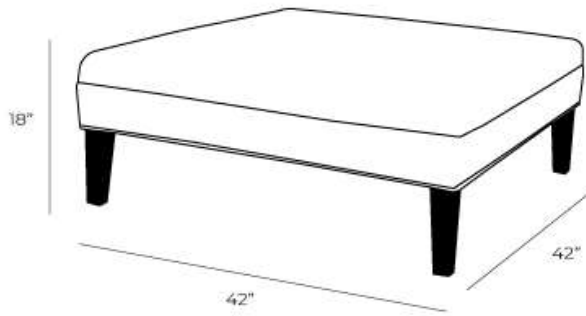

Hyatt

Description

Measurements

Ottoman

Length Depth Height

42" 42" 18"

***All measurements are approximate**