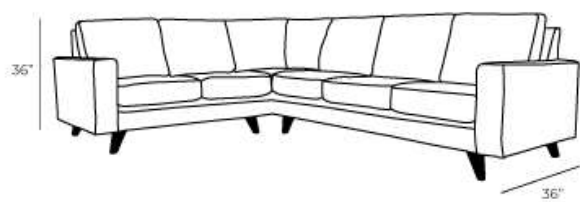

### Overall Dimensions

Arm Height	24"
Arm Width	7"
Seat Height	19"
Seat Depth	21"

## Measurements

Length Depth Height

Sofa	83"	36"	36"
Condo Sofa	74"	36"	36"
Loveseat	60"	36"	36"
Chair	37"	36"	36"
Chair (Oversize)	49"	36"	36"

## Details

- Available in premium Italian top & full grain leathers or premium quality fabrics
- Handcrafted in Toronto, Canada by Rosedale Seating
- Available in any depth and length
- Kiln-dried Canadian ethically sourced hardwood
- Eco-friendly construction
- Double-doweled frame
- Corner block joinery
- Evenly suspended steel springs
- Most styles available as 3 seat cushions & 3 back cushions or 2 seat cushions & 2 back cushions or bench seat & 2 back cushions
- Choose standard fills: Super soft, tahoe, medium, firm (poly fiber wrapped around a soya-based high density foam core)
- Down Topper (down, feather wrapped around a high density foam core)
- Choose premium fill: Feather Deluxe (down, feather envelope encased in commercial grade foam core)
- Ultra cell foam (high density foam designed for commercial and contract use)
- All furniture available with your choice of over 20 decorative nail options in varying sizes and colours. There is also the ability to omit studs from any piece
- Wood block feet available in multiple sizes and finishes. Chrome and brushed steel legs also available in multiple sizes
- Rosedale Seating offers you a lifetime warranty on the construction and springs on your piece. To find out more about the best warranty in Canada, please visit our "Construction" page.