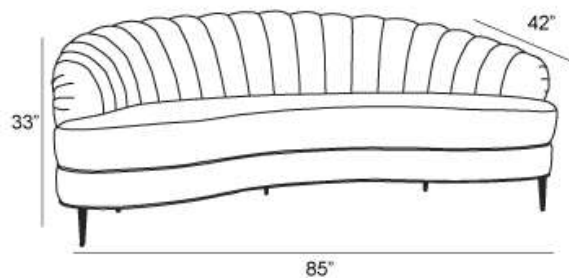

Harlow Channel

Description

Details

- Available in premium Italian top & full grain leathers or premium quality fabrics
- Handcrafted in Toronto, Canada by Rosedale Seating
- Available in any depth and standard length
- Kiln-dried Canadian ethically sourced hardwood
- Eco-friendly construction
- Double-doweled frame
- Corner block joinery
- Evenly suspended steel springs
- Most styles available as 3 seat cushions & 3 back cushions or 2 seat cushions & 2 back cushions or bench seat & 2 back cushions
- Choose standard fills: Super soft, tahoe, medium, firm (poly fiber wrapped around a soya-based high density foam core)
- Down Topper (down, feather wrapped around a high density foam core)
- Premium fill: Feather Deluxe (down, feather envelope encased in commercial grade foam core)
- Ultra cell foam (high density foam designed for commercial and contract use)
- All furniture available with your choice of over 20 decorative nail options in varying sizes and colours. There is also the ability to omit studs from any piece
- Wood block feet available in multiple sizes and finishes. Chrome and brushed steel legs also available in multiple sizes
- Rosedale Seating Leather and Fabric Furniture offers you a lifetime warranty on the construction and springs on your piece. To find out more about the best warranty in Canada, please visit our "Construction" page.

Measurements

Length Depth Height

Sofa

85" 42" 33"

Also Available in:

Condo

76" 42" 33"

***All measurements are approximate**