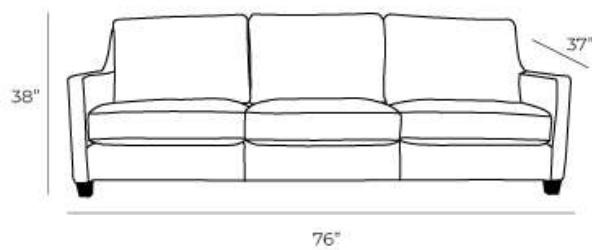

Elly

Description

Overall Dimensions

Arm Height	25"
Arm Width	3.5"
Seat Height	18"
Seat Depth	21"

Measurements

Length Depth Height

Sofa	76"	37"	38"
Condo Sofa	67"	37"	38"
Loveseat	53"	37"	38"
Chair	30"	37"	38"
Chair (Oversize)	42"	37"	38"

Details

- Available in premium Italian top & full grain leathers or premium quality fabrics
- Handcrafted in Toronto, Canada by Rosedale Seating
- Available in any depth and length
- Kiln-dried Canadian ethically sourced hardwood
- Eco-friendly construction
- Double-doweled frame
- Corner block joinery
- Evenly suspended steel springs
- Most styles available as 3 seat cushions & 3 back cushions or 2 seat cushions & 2 back cushions or bench seat & 2 back cushions
- Choose standard fills: Super soft, tahoe, medium, firm (poly fiber wrapped around a soya-based high density foam core)
- Down Topper (down, feather wrapped around a high density foam core)
- Premium fill: Feather Deluxe (down, feather envelope encased in commercial grade foam core)
- Ultra cell foam (high density foam designed for commercial and contract use)
- All furniture available with your choice of over 20 decorative nail options in varying sizes and colours. There is also the ability to omit studs from any piece
- Wood block feet available in multiple sizes and finishes. Chrome and brushed steel legs also available in multiple sizes
- Rosedale Seating Leather and Fabric Furniture offers you a lifetime warranty on the construction and springs on your piece. To find out more about the best warranty in Canada, please visit our "Construction" page.

Also Available in:

Measurements

Length Depth Height

1 Arm Sofa LHF/RHF	72"	37"	38"
Armless Sofa	69"	37"	38"
1 Arm Loveseat LHF/RHF	49"	37"	38"
Armless Loveseat	46"	37"	38"
1 Arm Chair LHF/RHF	26"	37"	38"
Ottoman	24"	24"	18"
Ottoman (Oversize)	36"	26"	18"

***All measurements are approximate**