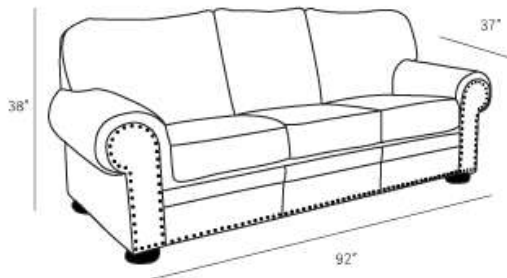

### Overall Dimensions

|             |       |
|-------------|-------|
| Arm Height  | 24.5" |
| Arm Width   | 11.5" |
| Seat Height | 20"   |
| Seat Depth  | 21"   |

### Measurements

|                  | Length | Depth | Height |
|------------------|--------|-------|--------|
| Sofa             | 92"    | 37"   | 38"    |
| X-Long Sofa      | 115"   | 37"   | 38"    |
| Loveseat         | 70"    | 37"   | 38"    |
| Chair            | 48"    | 37"   | 38"    |
| Chair (Oversize) | 60"    | 37"   | 38"    |

### Measurements

|                                 | Length | Depth | Height |
|---------------------------------|--------|-------|--------|
| High Arm Sofa Sectional LHF/RHF | 94"    | 37"   | 38"    |
| 1 Arm Sofa LHF/RHF              | 80"    | 37"   | 38"    |
| Armless Sofa                    | 69"    | 37"   | 38"    |
| 1 Arm Loveseat LHF/RHF          | 57"    | 37"   | 38"    |
| Armless Loveseat                | 46"    | 37"   | 38"    |
| 1 Arm Chair LHF/RHF             | 35"    | 37"   | 38"    |
| Armless Chair                   | 23"    | 37"   | 38"    |
| Curved Corner                   | 45"    | 45"   | 38"    |
| Square Corner                   | 37"    | 37"   | 38"    |
| Queen Sofa Bed                  | 92"    | 37"   | 38"    |