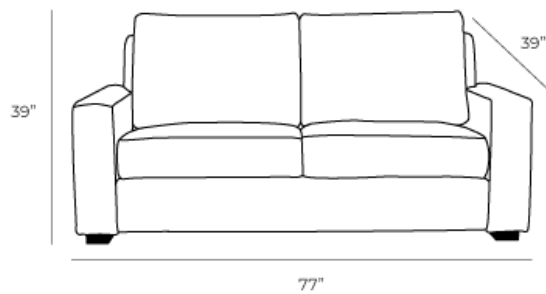

### Overall Dimensions

Arm Height	23"
Arm Width	7"
Seat Height	19"
Seat Depth	20"

### Measurements

Queen Bed

### Length Depth Height

77" 39"-85" 39"

Single Bed

50" 39"-85" 39"

Double Bed

71" 39"-85" 39"

King Bed

94" 39"-85" 39"