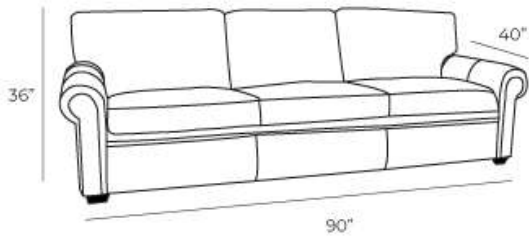

Diana

Description

[Download](#)

[Product Sheet](#)

Overall Dimensions

Arm Height	25.5"
Arm Width	9.5"
Seat Height	20"
Seat Depth	24"

Measurements

Sofa

Length Depth Height

87" 40" 36"

X-Long Sofa

108" 40" 36"

Condo Sofa

78" 40" 36"

Loveseat

63" 40" 36"

Chair

40" 40" 36"

Chair (Oversize)

52" 40" 36"

Details

- Available in premium Italian top & full grain leathers or premium quality fabrics
- Handcrafted in Toronto, Canada by Rosedale Seating
- Available in any depth and length
- Kiln-dried Canadian ethically sourced hardwood
- Eco-friendly construction
- Double-doweled frame
- Corner block joinery
- Platinum drop in coil suspension
- Most styles available as 3 seat cushions & 3 back cushions or 2 seat cushions & 2 back cushions or bench seat & 2 back cushions
- Choose standard fills: Super soft , tahoe, medium, firm (poly fiber wrapped around a soya-based high density foam core)
- Down Topper (down, feather wrapped around a high density foam core)
- Premium fill: Feather Deluxe (down, feather envelope encased in commercial grade foam core)
- Ultra cell foam (high density foam designed for commercial and contract use)
- All furniture available with your choice of over 20 decorative nail options in varying sizes and colours. There is also the ability to omit studs from any piece
- Wood block feet available in multiple sizes and finishes. Chrome and brushed steel legs also a vailable in multiple sizes
- Rosedale Seating Leather and Fabric Furniture offers you a lifetime warranty on the construction and springs on your piece. To find out more about the best warranty in Canada, please visit our "Construction" page.

Also Available in:

Measurements

High Arm Sofa Sectional LHF/RHF

Length Depth Height

95" 40" 36"

1 Arm Sofa LHF/RHF

78" 40" 36"

Armless Sofa